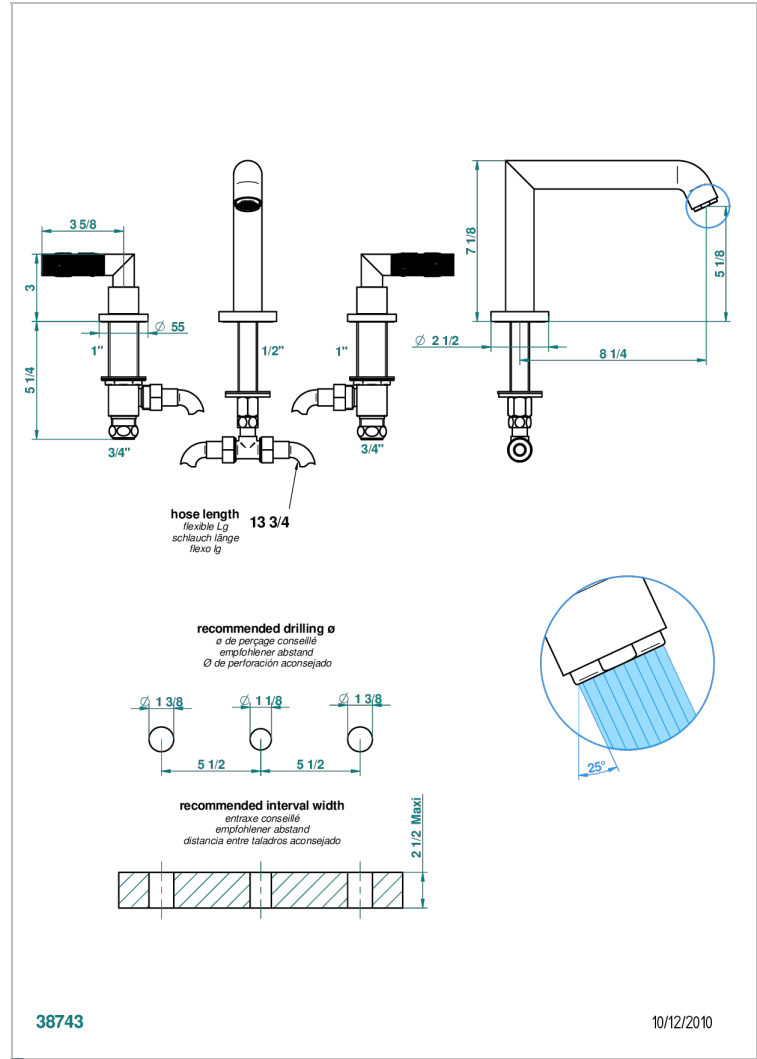

# BAMBOU CLEAR CRYSTAL

A35-25SG

Rim mounted 3-hole bath mixer, super goliath spout

THG<sup>®</sup>  
PARIS

## CHARACTERISTIC

- ACS : 18ACCLY403
- NF : NF EN 200 - IID/A - Chrome

## TECHNICAL SPECS

- Recommandé : 3 bars (max. 5 bars) - Advised : 43,5 psi (max. 72 psi)
- Bec : 35 l/min à 3 bars
- Spout : 9.26 gpm at 43.5 psi