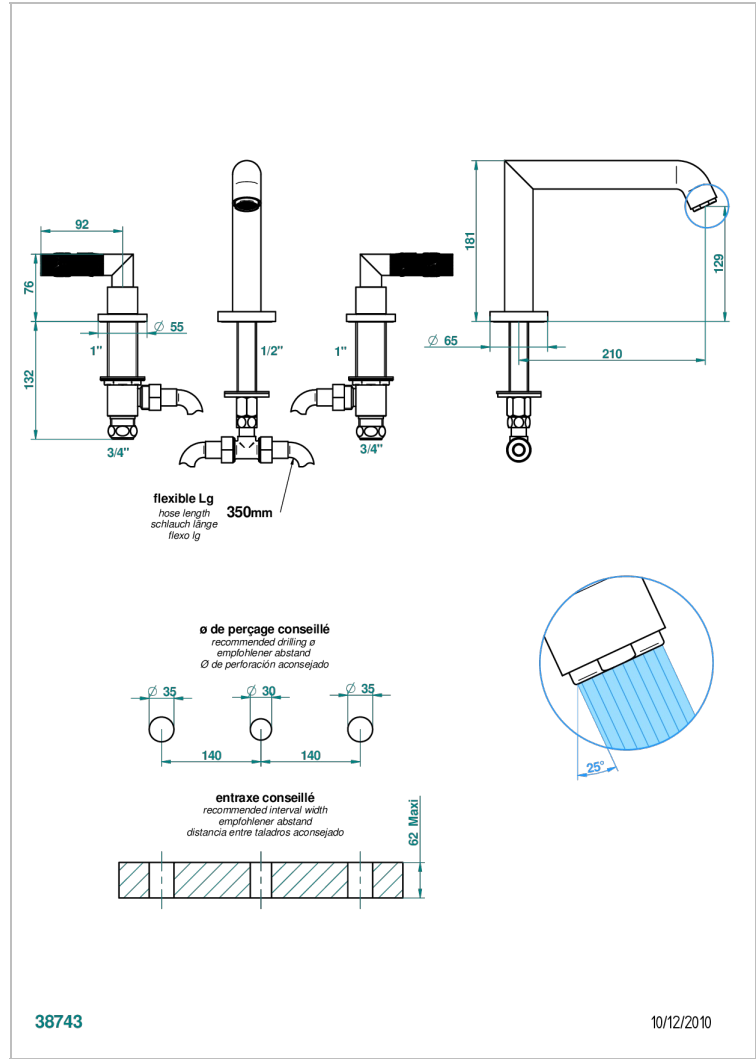

# BAMBOU CLEAR CRYSTAL

A35-25SG

Rim mounted 3-hole bath mixer, super goliath spout

## TECHNICAL SPECS

- Recommandé : 3 bars (max. 5 bars) - Advised : 43,5 psi (max. 72 psi)
- Bec : 35 l/min à 3 bars
- Spout : 9.26 gpm at 43.5 psi