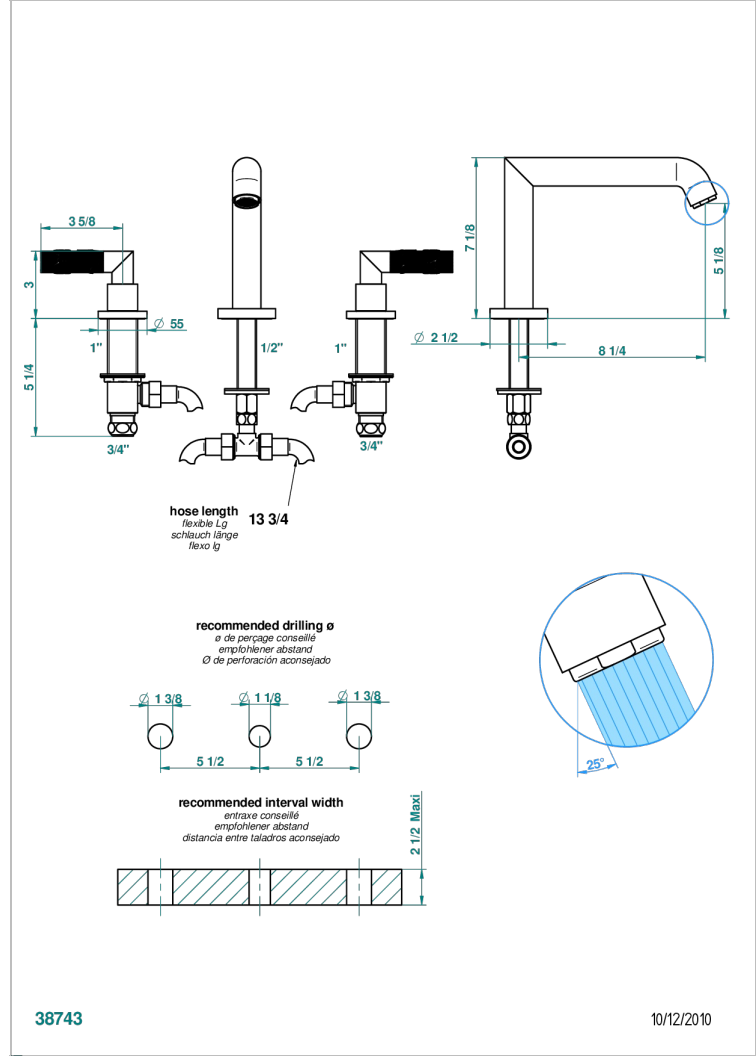

BAMBOU CLEAR CRYSTAL

A35-25SG

Rim mounted 3-hole bath mixer, super goliath spout

CHARACTERISTIC

- ACS : 18ACCLY403
- NF : NF EN 200 - IID/A - Chrome

TECHNICAL SPECS

- Recommandé : 3 bars (max. 5 bars) - Advised : 43,5 psi (max. 72 psi)
- Bec : 35 l/min à 3 bars
- Spout : 9.26 gpm at 43.5 psi