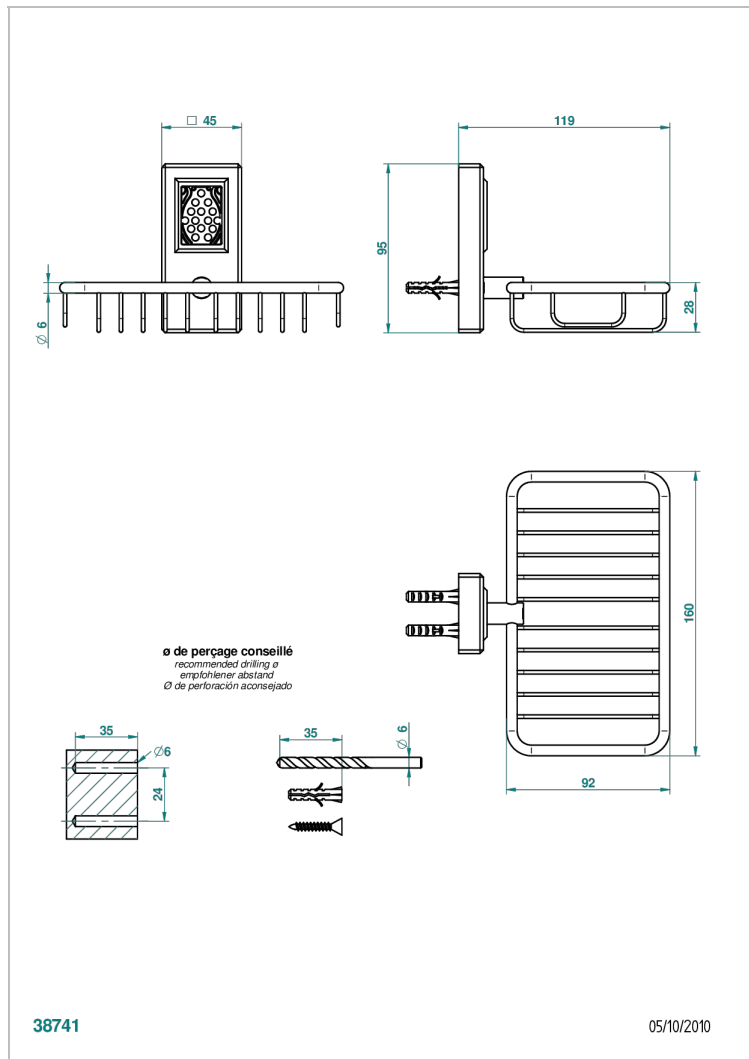

METROPOLIS BLACK CRYSTAL WITH LEVER HANDLES

A2M-620

Soap basket, wall mounted 6"1/4 x 3"5/8

CHARACTERISTIC

- Métropolis Black crystal with lever handles
- Soap basket, wall mounted 6"1/4 x 3"5/8

AVAILABLE FINITIONS