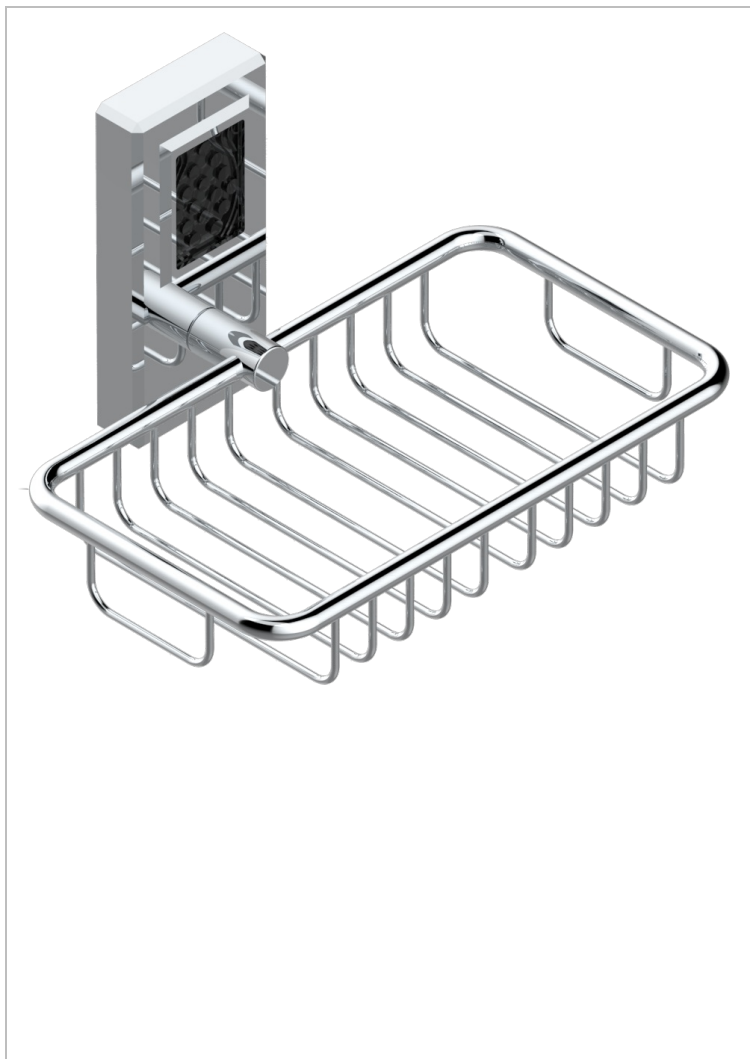

METROPOLIS BLACK CRYSTAL WITH LEVER HANDLES

A2M-620

Soap basket, wall mounted 6"1/4 x 3"5/8

CHARACTERISTIC

- Métropolis Black crystal with lever handles
- Soap basket, wall mounted 6"1/4 x 3"5/8

AVAILABLE FINITIONS

Black ceram - D30
Blush PVD - H62
Brass color PVD - H49
Brown bronze color PVD - F33
Chrome polished - A02
Chrome polished / gold polished - G02

Gold color PVD - H52
Gold mat - F07
Gold polished - F01
Graphite PVD - H64
Matt Umber PVD - H67
Matt blush PVD - H60