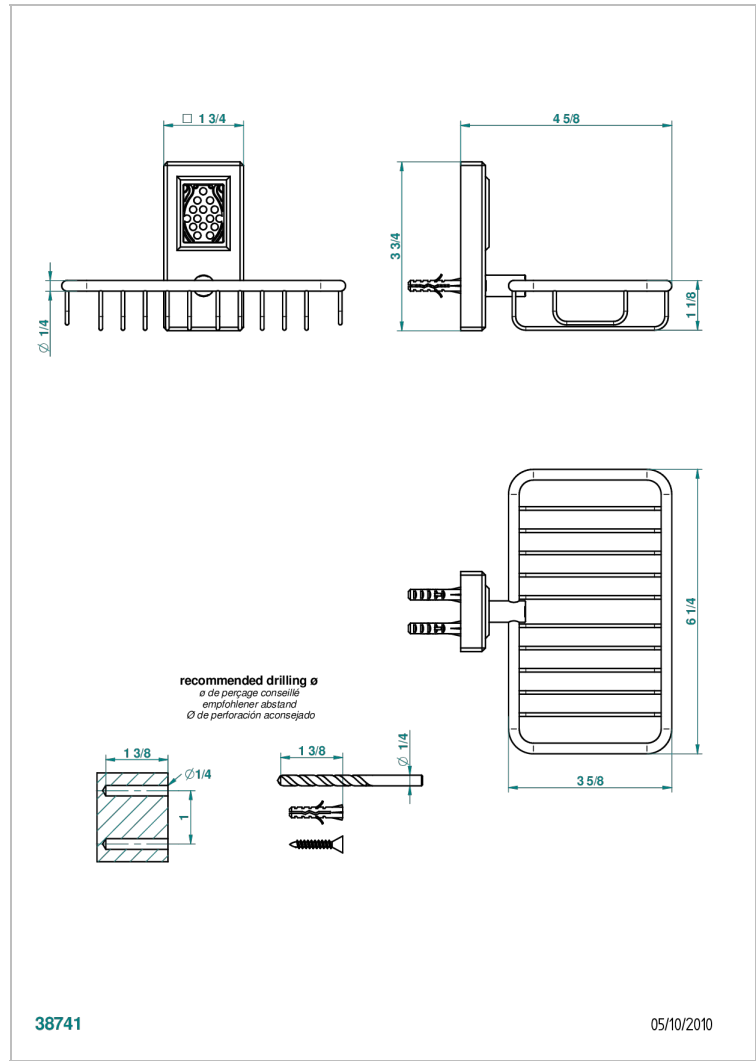

METROPOLIS BLACK CRYSTAL WITH LEVER HANDLES

A2M-620

Soap basket, wall mounted 6"1/4 x 3"5/8

CHARACTERISTIC

- Métropolis Black crystal with lever handles
- Soap basket, wall mounted 6"1/4 x 3"5/8

AVAILABLE FINITIONS