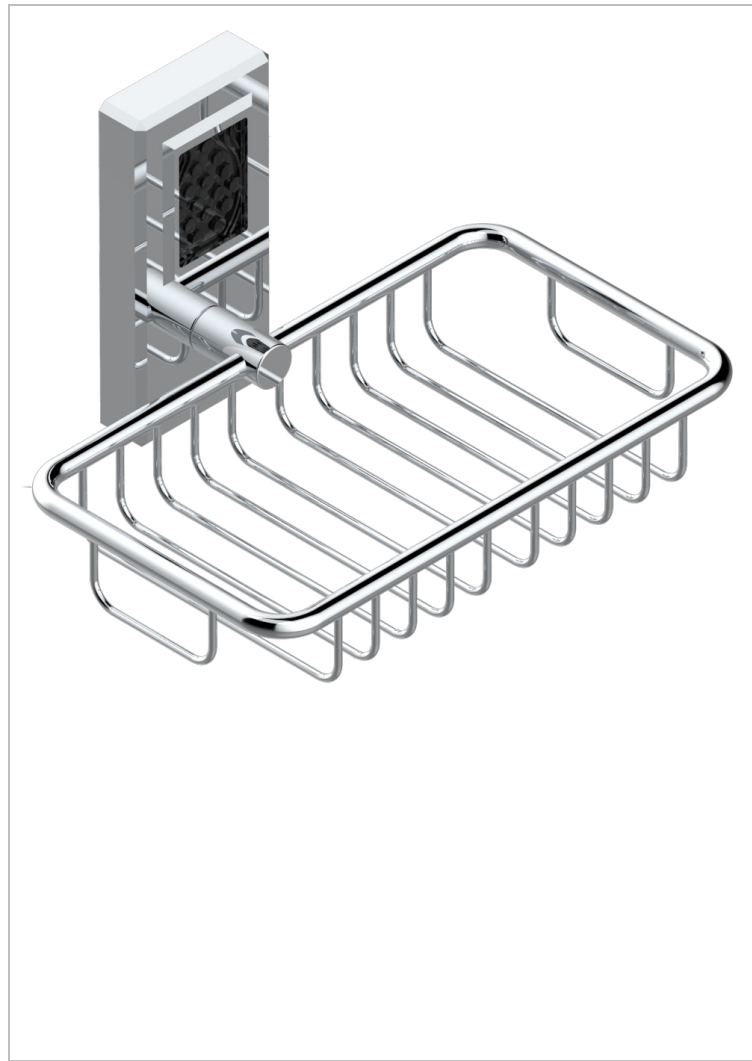

METROPOLIS BLACK CRYSTAL WITH LEVER HANDLES

A2M-620

Soap basket, wall mounted 6"1/4 x 3"5/8

CHARACTERISTIC

- Métropolis Black crystal with lever handles
- Soap basket, wall mounted 6"1/4 x 3"5/8

AVAILABLE FINITIONS

Black ceram - D30
Blush PVD - H62
Brass color PVD - H49
Brown bronze color PVD - F33
Chrome polished - A02
Chrome polished / gold polished - G02

Gold color PVD - H52
Gold mat - F07
Gold polished - F01
Graphite PVD - H64
Matt Umber PVD - H67
Matt blush PVD - H60