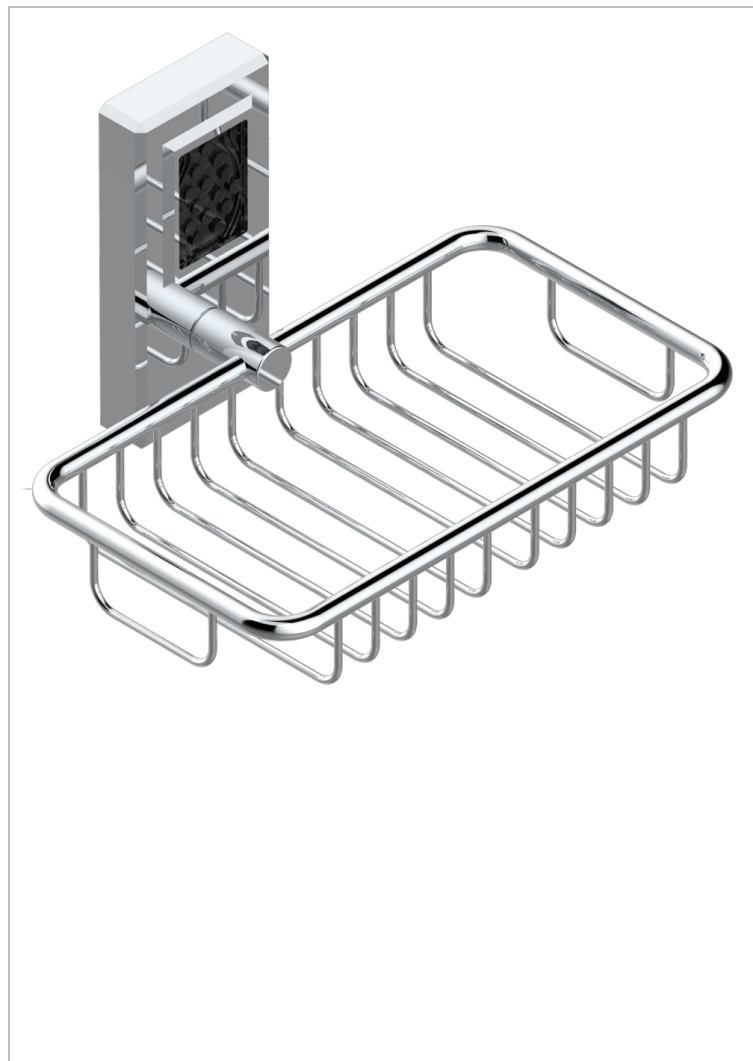

METROPOLIS BLACK CRYSTAL WITH LEVER

A2M-620

Net soap dish with flange, 160 x 95 mm

CHARACTERISTIC

- Métropolis Black crystal with lever
- Net soap dish with flange, 160 x 95 mm

AVAILABLE FINITIONS

Antique nickel - H28
Black ceram - D30
Blush PVD - H62
Brass color PVD - H49
Brown bronze color PVD - F33
Gold color PVD - H52