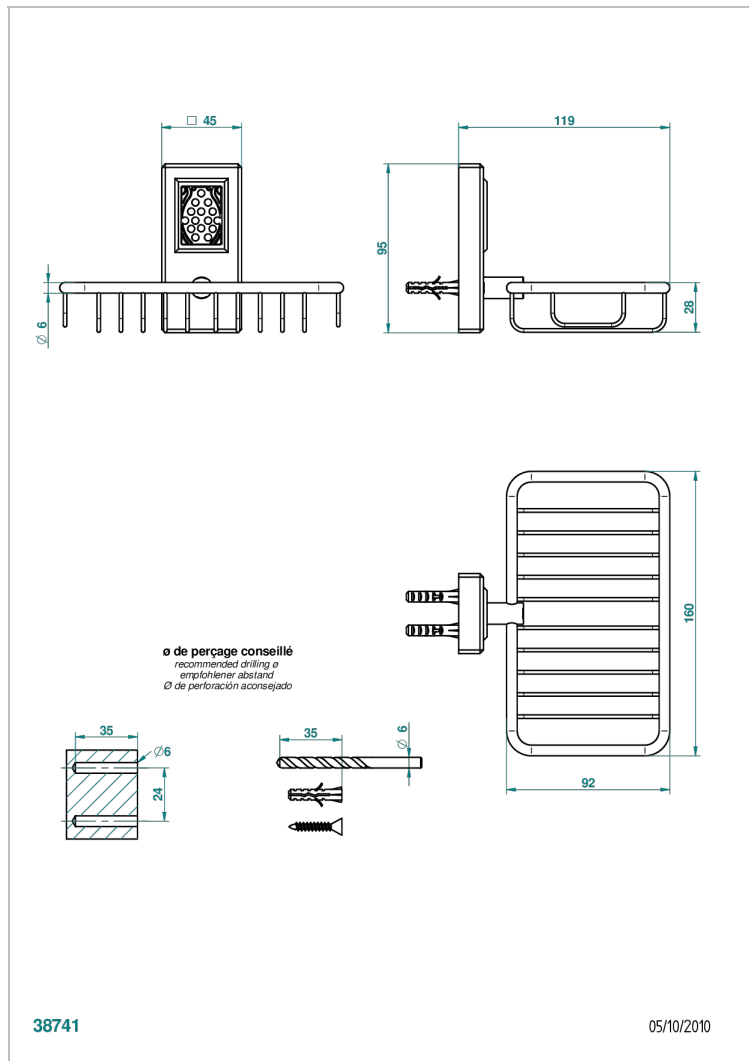

METROPOLIS BLACK CRYSTAL WITH LEVER

A2M-620

Net soap dish with flange, 160 x 95 mm

CHARACTERISTIC

- Métropolis Black crystal with lever
- Net soap dish with flange, 160 x 95 mm

AVAILABLE FINITIONS

Antique nickel - H28
Black ceram - D30
Blush PVD - H62
Brass color PVD - H49
Brown bronze color PVD - F33
Gold color PVD - H52