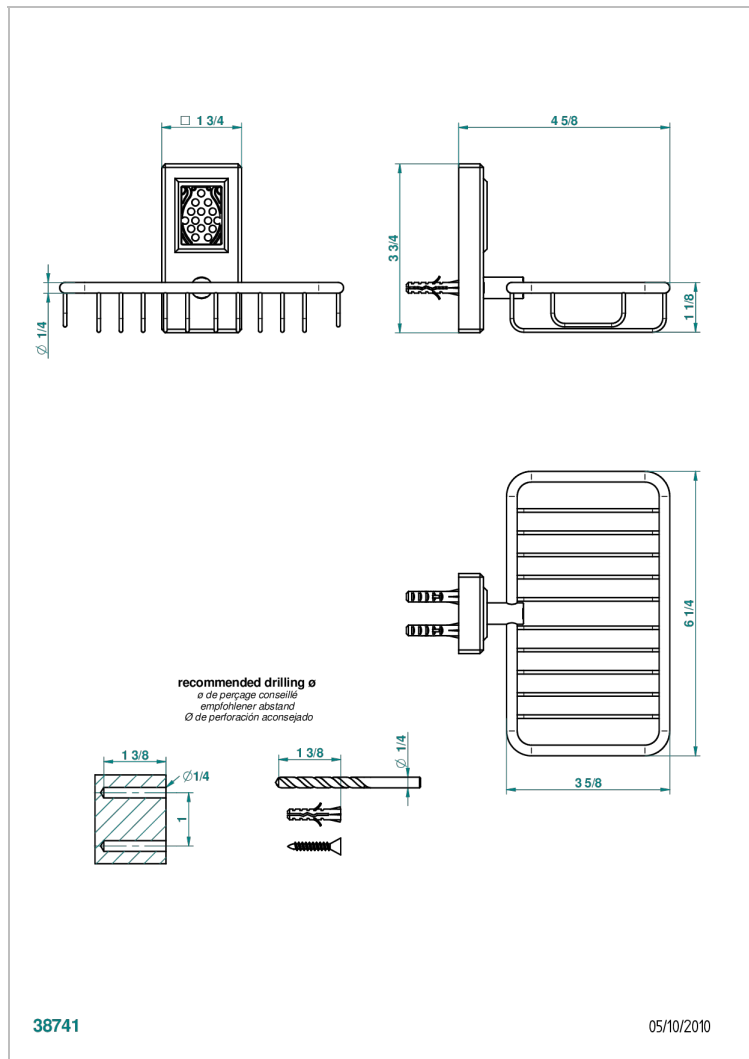

METROPOLIS BLACK CRYSTAL WITH LEVER

A2M-620

Net soap dish with flange, 160 x 95 mm

CHARACTERISTIC

- Métropolis Black crystal with lever
- Net soap dish with flange, 160 x 95 mm

AVAILABLE FINITIONS

Antique nickel - H28
Black ceram - D30
Blush PVD - H62
Brass color PVD - H49
Brown bronze color PVD - F33
Gold color PVD - H52