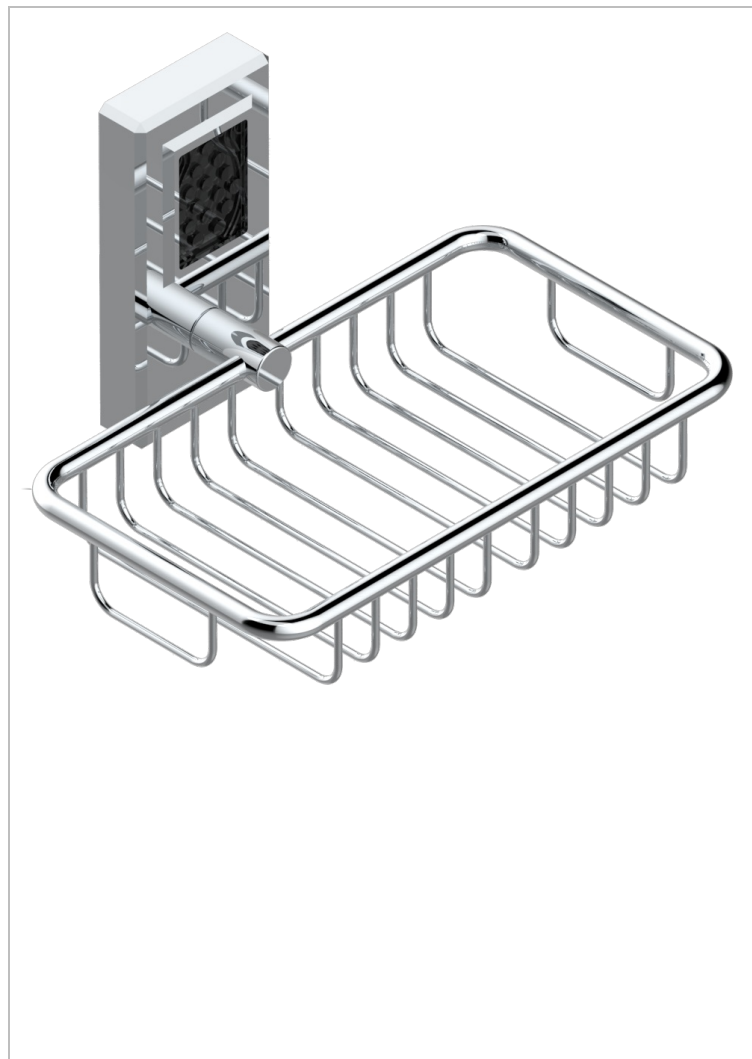

METROPOLIS BLACK CRYSTAL WITH LEVER

A2M-620

Net soap dish with flange, 160 x 95 mm

CHARACTERISTIC

- Métropolis Black crystal with lever
- Net soap dish with flange, 160 x 95 mm

AVAILABLE FINITIONS

Antique nickel - H28
Black ceram - D30
Blush PVD - H62
Brass color PVD - H49
Brown bronze color PVD - F33
Gold color PVD - H52