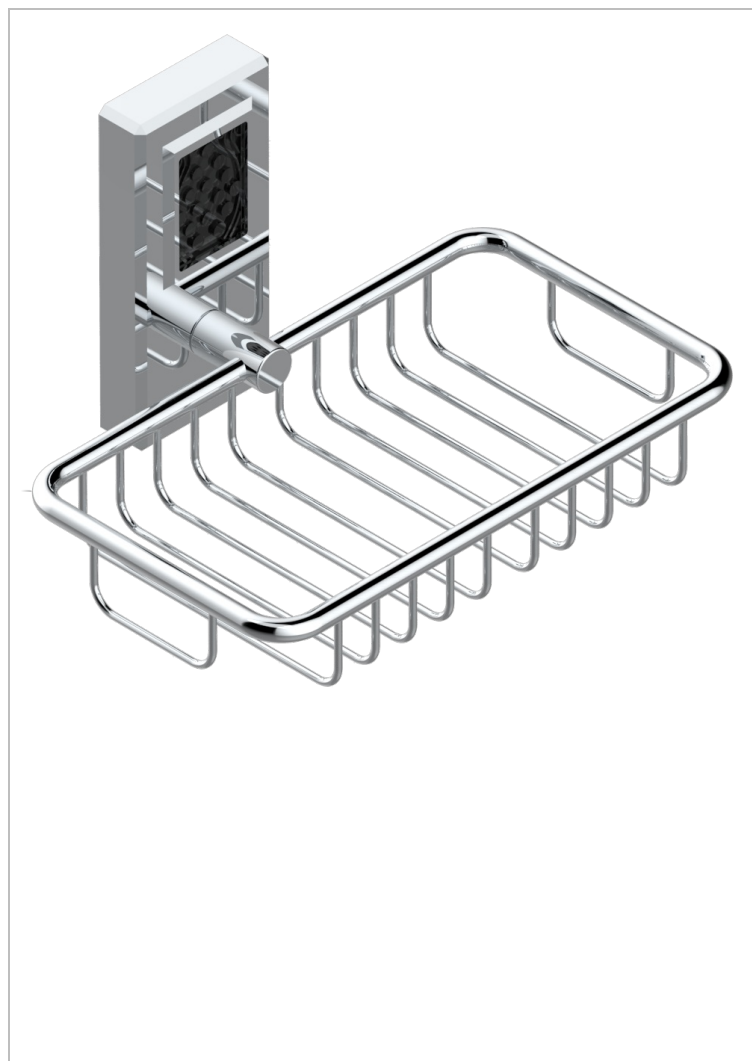

# METROPOLIS BLACK CRYSTAL

A2L-620

Soap basket, wall mounted 6"1/4 x 3"5/8

## CHARACTERISTIC

- Métropolis Black crystal
- Soap basket, wall mounted 6"1/4 x 3"5/8