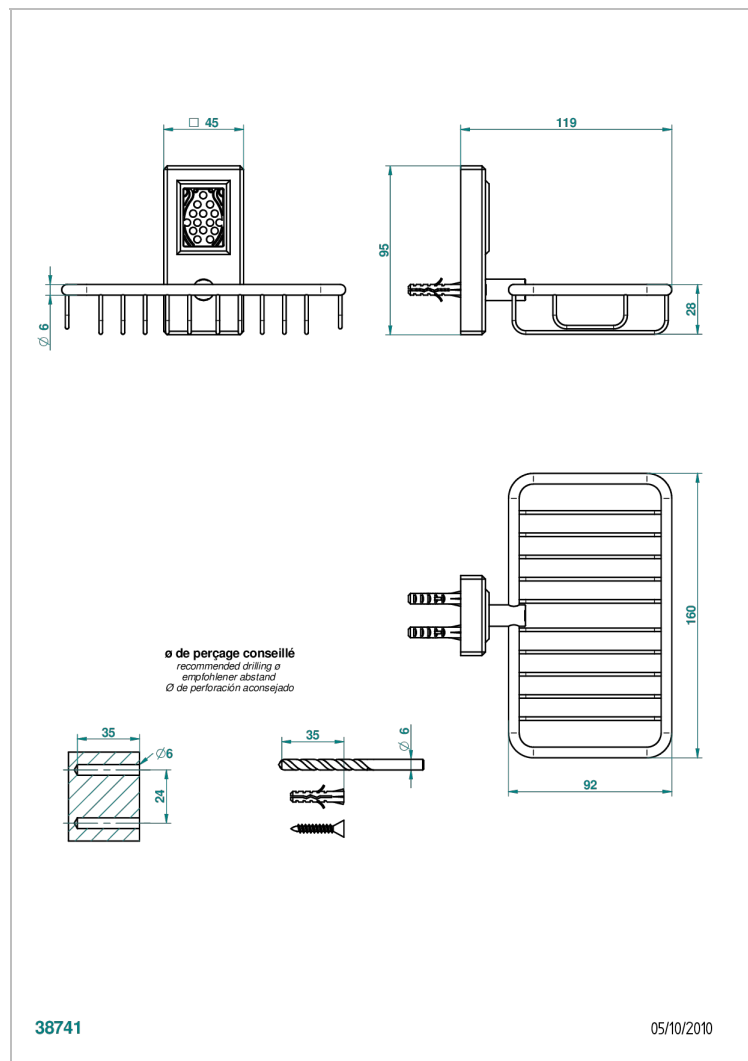

# METROPOLIS BLACK CRYSTAL

A2L-620

Soap basket, wall mounted 6"1/4 x 3"5/8

## CHARACTERISTIC

- Métropolis Black crystal
- Soap basket, wall mounted 6"1/4 x 3"5/8