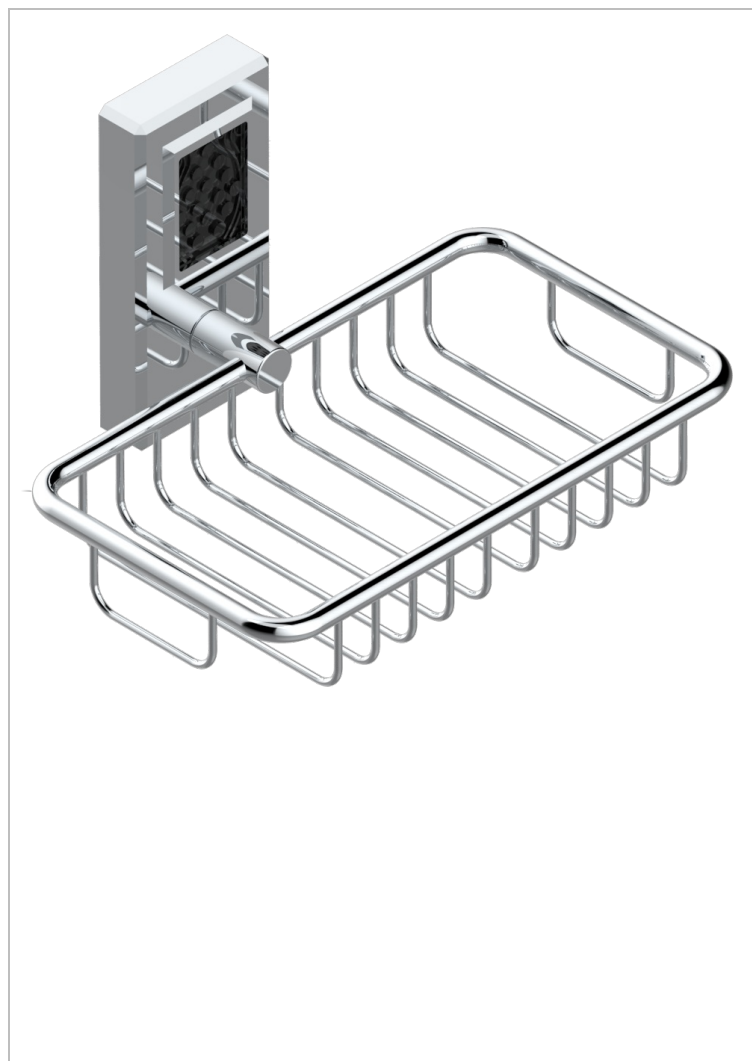

METROPOLIS BLACK CRYSTAL

A2L-620

Soap basket, wall mounted 6"1/4 x 3"5/8

38741

05/10/2010

CHARACTERISTIC

- Métropolis Black crystal
- Soap basket, wall mounted 6"1/4 x 3"5/8

AVAILABLE FINITIONS

Black ceram - D30
Blush PVD - H62
Brass color PVD - H49
Brown bronze color PVD - F33
Chrome polished - A02
Chrome polished / gold polished - G02

Gold color PVD - H52
Gold mat - F07
Gold polished - F01
Graphite PVD - H64
Matt Umber PVD - H67
Matt blush PVD - H60