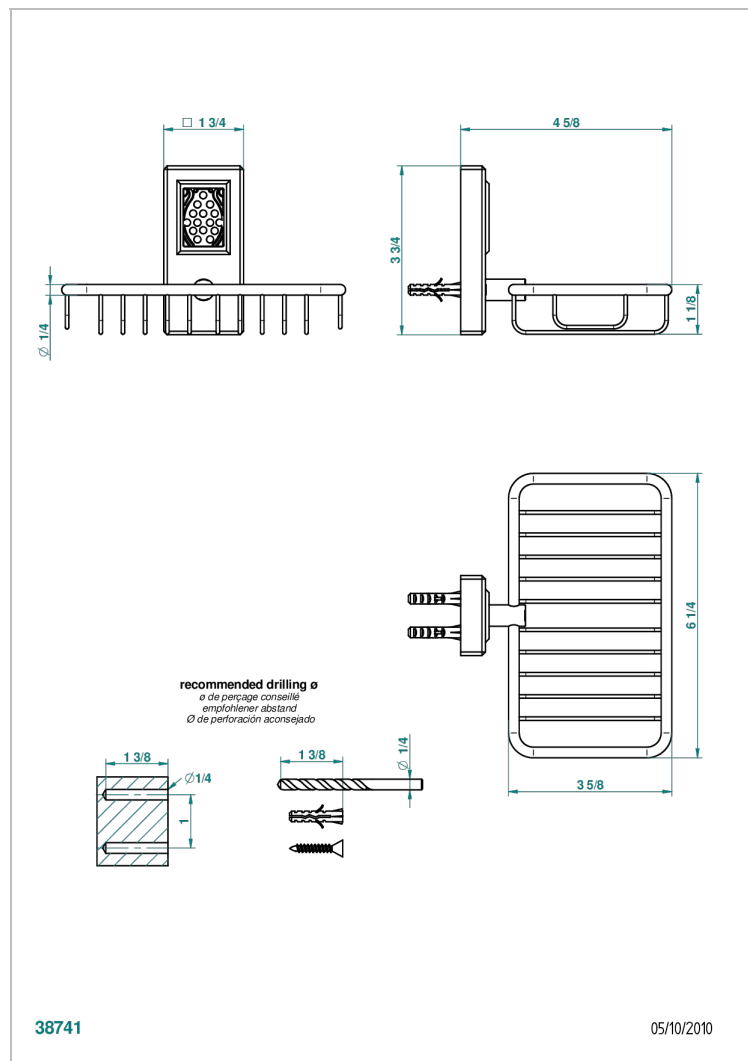

METROPOLIS BLACK CRYSTAL

A2L-620

Soap basket, wall mounted 6"1/4 x 3"5/8

38741

05/10/2010

CHARACTERISTIC

- Métropolis Black crystal
- Soap basket, wall mounted 6"1/4 x 3"5/8

AVAILABLE FINITIONS