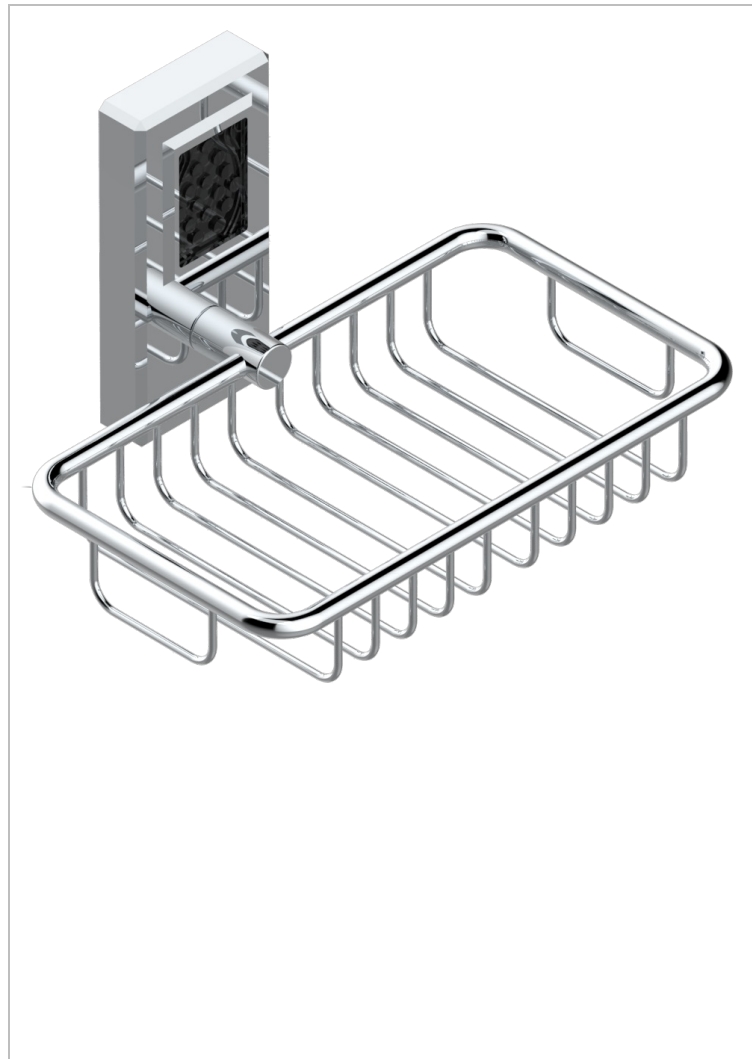

METROPOLIS BLACK CRYSTAL

A2L-620

Net soap dish with flange, 160 x 95 mm

THG[®]
PARIS

CHARACTERISTIC

- Métropolis Black crystal
- Net soap dish with flange, 160 x 95 mm

AVAILABLE FINITIONS

Antique nickel - H28
Black ceram - D30
Blush PVD - H62
Brass color PVD - H49
Brown bronze color PVD - F33
Gold color PVD - H52