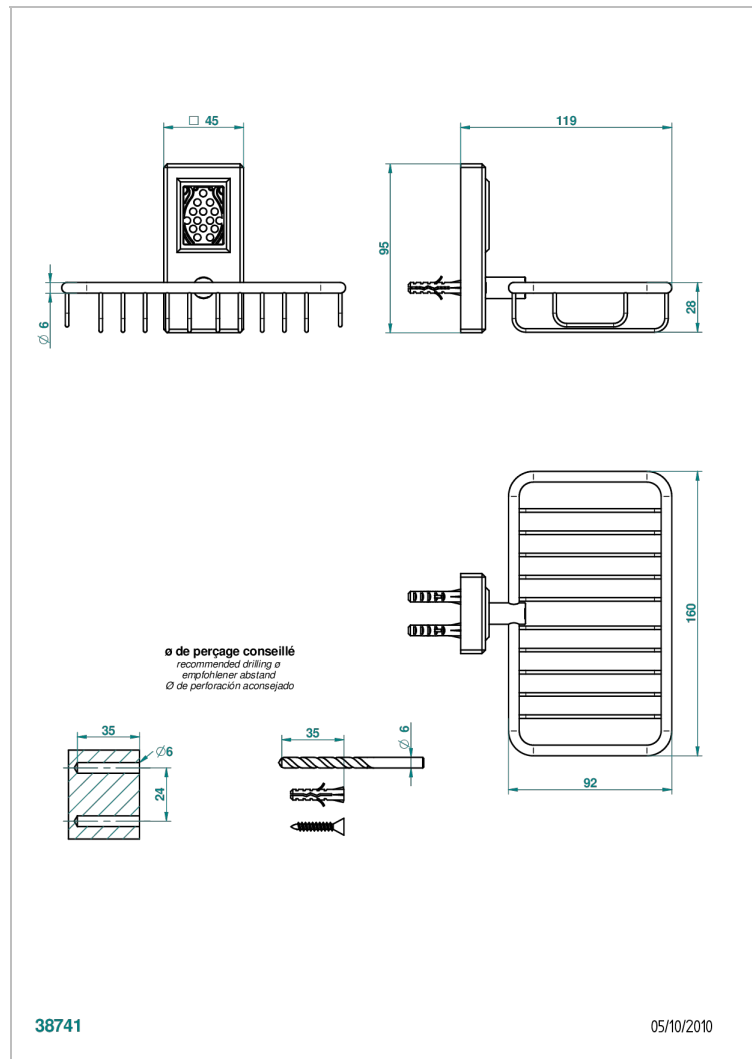

METROPOLIS BLACK CRYSTAL

A2L-620

Net soap dish with flange, 160 x 95 mm

THG[®]
PARIS

CHARACTERISTIC

- Métropolis Black crystal
- Net soap dish with flange, 160 x 95 mm

AVAILABLE FINITIONS

Antique nickel - H28
Black ceram - D30
Blush PVD - H62
Brass color PVD - H49
Brown bronze color PVD - F33
Gold color PVD - H52