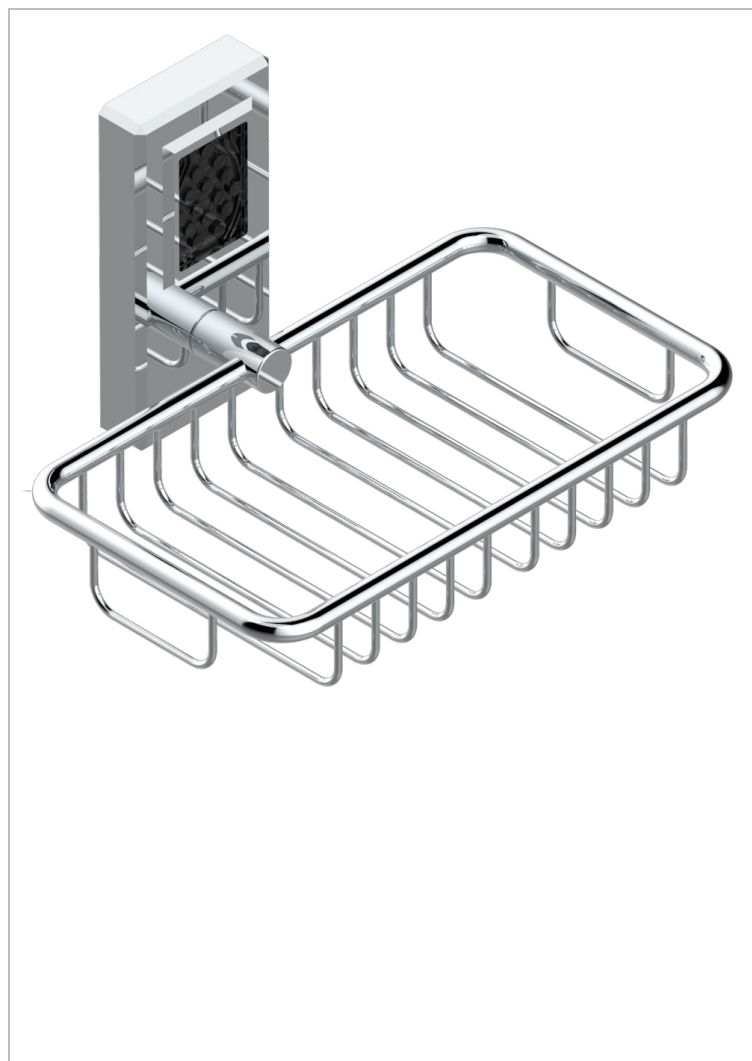

METROPOLIS BLACK CRYSTAL

A2L-620

Net soap dish with flange, 160 x 95 mm

CHARACTERISTIC

- Métropolis Black crystal
- Net soap dish with flange, 160 x 95 mm

AVAILABLE FINITIONS

Antique nickel - H28
Black ceram - D30
Blush PVD - H62
Brass color PVD - H49
Brown bronze color PVD - F33
Gold color PVD - H52