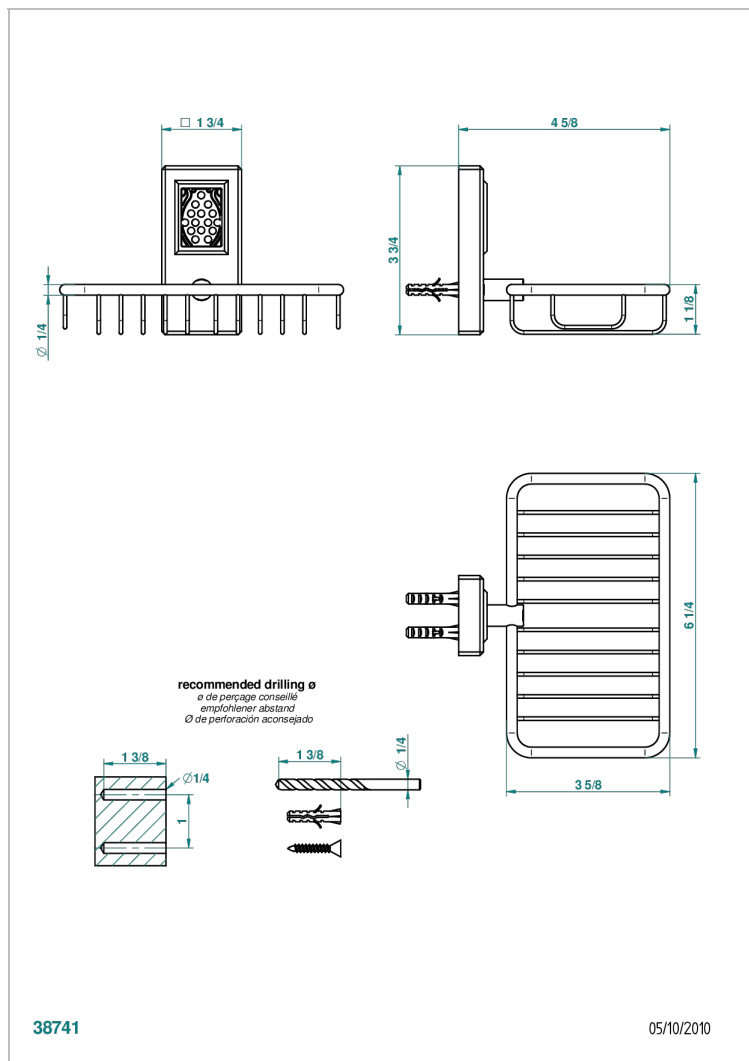

METROPOLIS BLACK CRYSTAL

A2L-620

Net soap dish with flange, 160 x 95 mm

CHARACTERISTIC

- Métropolis Black crystal
- Net soap dish with flange, 160 x 95 mm

AVAILABLE FINITIONS

Antique nickel - H28
Black ceram - D30
Blush PVD - H62
Brass color PVD - H49
Brown bronze color PVD - F33
Gold color PVD - H52