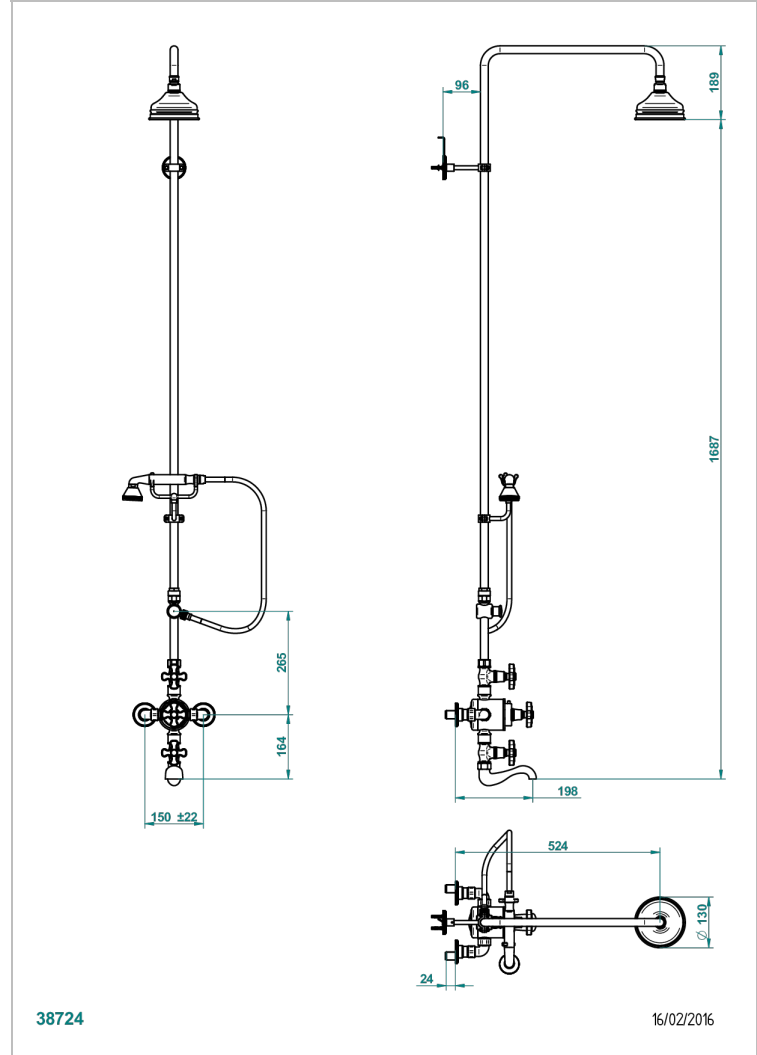

Wall thermostatic bath shower mixer 1/2" with valves ,150 mm centres with shower column with diverter, wall bracket, handshower, 1.5 m hose, holder on bar and 130 mm Shower head

CHARACTERISTIC

- Art Déco
- Wall thermostatic bath shower mixer 1/2" with valves ,150 mm centres with shower column with diverter, wall bracket, handshower, 1.5 m hose, holder on bar and 130 mm Shower head

TECHNICAL SPECS

- Recommandé : 3 bars (max. 5 bars) - Advised : 43,5 psi (max. 72 psi)
 - 42 l/min à 3 bars (11,1 gpm at 43.5 psi)
- Bec extensible pour cuisine professionnelle

AVAILABLE FINITIONS

Antique nickel - H28	Graphite PVD - H64	Matt chrome - C02	Natural smoked Brass - A13	Soft gold - F30
Black ceram - D30	Lacquered light bronze - D01	Matt gold - F07	Nickel color PVD - H55	Soft matt gold - F31
Blush PVD - H62	Matt Umber PVD - H67	Matt gold color PVD - H53	Polished chrome (color finish) - A02	Umber PVD - H66
Brass color PVD - H49	Matt blush PVD - H60	Matt graphite PVD - H65	Polished chrome / Polished gold (color finish) - G02	Varnished matt antique red copper (color finish) - H07
Brown bronze color PVD - F33	Matt brass color PVD - H50	Matt nickel (color finish) - C01	Polished gold (color finish) - F01	
Gold color PVD - H52	Matt brown bronze color PVD - F34	Matt nickel color PVD - H56	Polished nickel - B01	