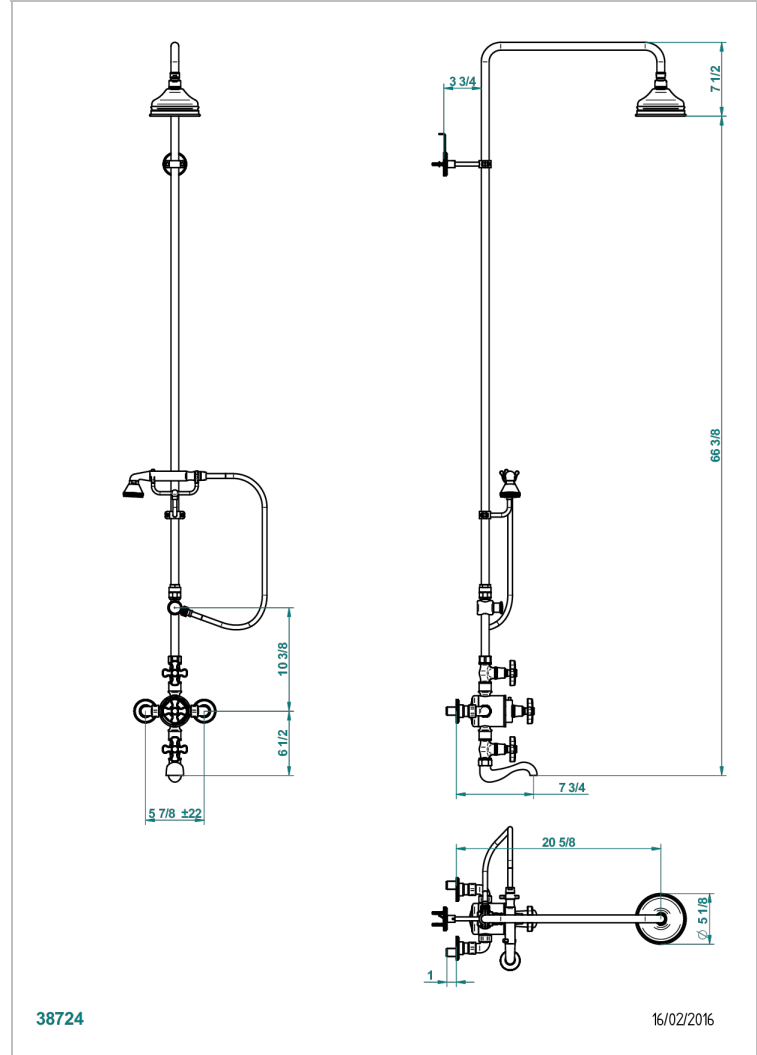

## A54-11TRCD

Wall thermostatic bath shower mixer 1/2" with valves ,150 mm centres with shower column with diverter, wall bracket, handshower, 1.5 m hose, holder on bar and 130 mm Shower head

### CHARACTERISTIC

- Art Déco
- Wall thermostatic bath shower mixer 1/2" with valves ,150 mm centres with shower column with diverter, wall bracket, handshower, 1.5 m hose, holder on bar and 130 mm Shower head

### TECHNICAL SPECS

- Recommandé : 3 bars (max. 5 bars) - Advised : 43,5 psi (max. 72 psi)
  - 42 l/min à 3 bars (11,1 gpm at 43.5 psi)
- Bec extensible pour cuisine professionnelle