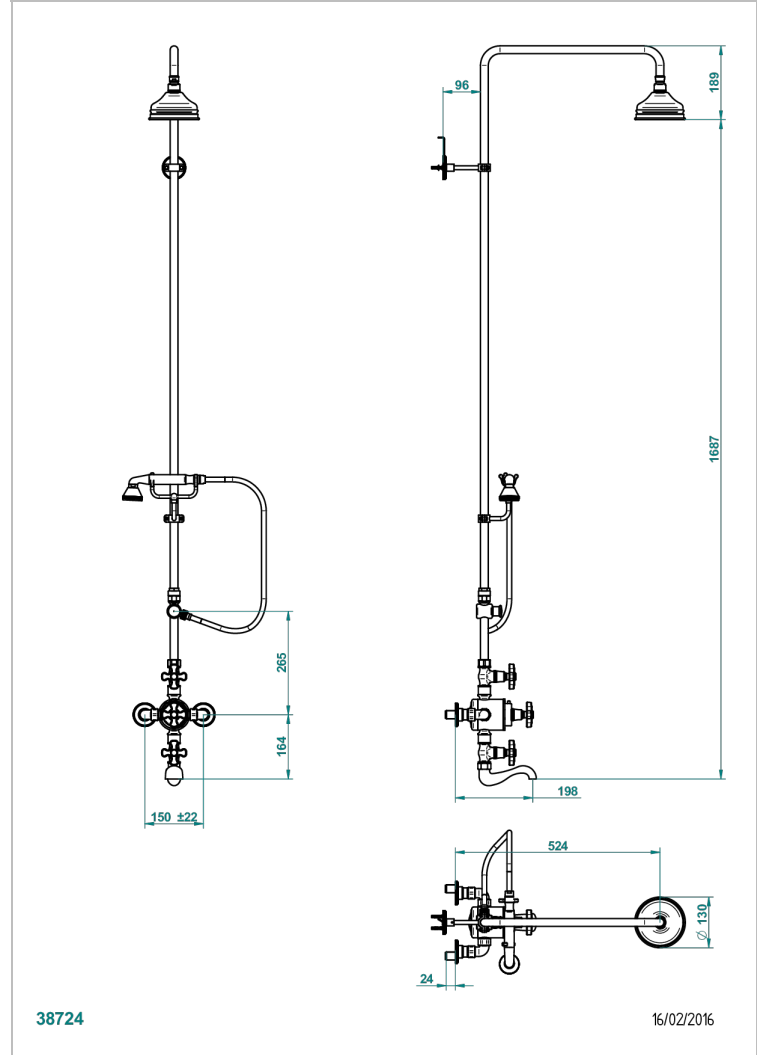

Wall thermostatic bath shower mixer 1/2" with valves ,150 mm centres with shower column with diverter, wall bracket, handshower, 1.5 m hose, holder on bar and 130 mm Shower head

CHARACTERISTIC

- Art Déco
- Wall thermostatic bath shower mixer 1/2" with valves ,150 mm centres with shower column with diverter, wall bracket, handshower, 1.5 m hose, holder on bar and 130 mm Shower head

TECHNICAL SPECS

- Recommandé : 3 bars (max. 5 bars) - Advised : 43,5 psi (max. 72 psi)
 - 42 l/min à 3 bars (11,1 gpm at 43.5 psi)
- Bec extensible pour cuisine professionnelle

AVAILABLE FINITIONS

Antique nickel - H28
 Black ceram - D30
 Blush PVD - H62
 Brass color PVD - H49
 Brown bronze color PVD - F33
 Gold color PVD - H52

Natural smoked Brass - A13
 Nickel color PVD - H55
 Polished chrome (color finish) - A02
 Polished chrome / Polished gold (color finish) - G02
 Polished gold (color finish) - F01
 Polished nickel - B01