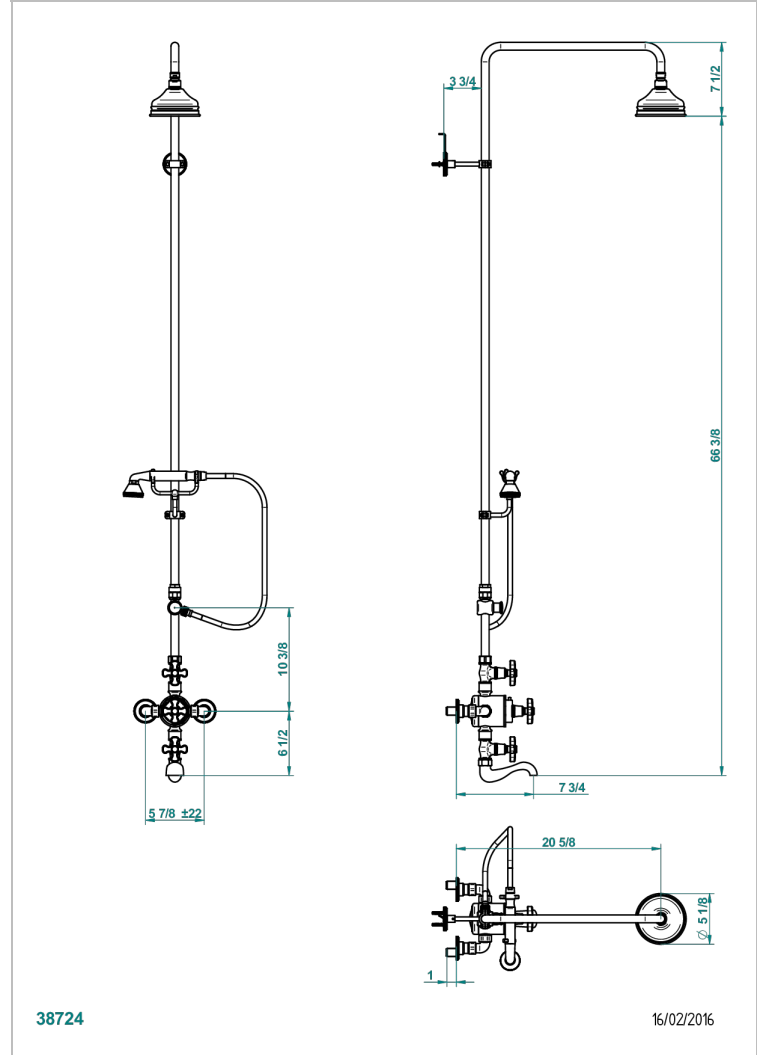

A54-11TRCD

Wall thermostatic bath shower mixer 1/2" with valves ,150 mm centres with shower column with diverter, wall bracket, handshower, 1.5 m hose, holder on bar and 130 mm Shower head

CHARACTERISTIC

- Art Déco
- Wall thermostatic bath shower mixer 1/2" with valves ,150 mm centres with shower column with diverter, wall bracket, handshower, 1.5 m hose, holder on bar and 130 mm Shower head

TECHNICAL SPECS

- Recommandé : 3 bars (max. 5 bars) - Advised : 43,5 psi (max. 72 psi)
 - 42 l/min à 3 bars (11,1 gpm at 43.5 psi)
- Bec extensible pour cuisine professionnelle

AVAILABLE FINITIONS

Antique nickel - H28
 Black ceram - D30
 Blush PVD - H62
 Brass color PVD - H49
 Brown bronze color PVD - F33
 Gold color PVD - H52