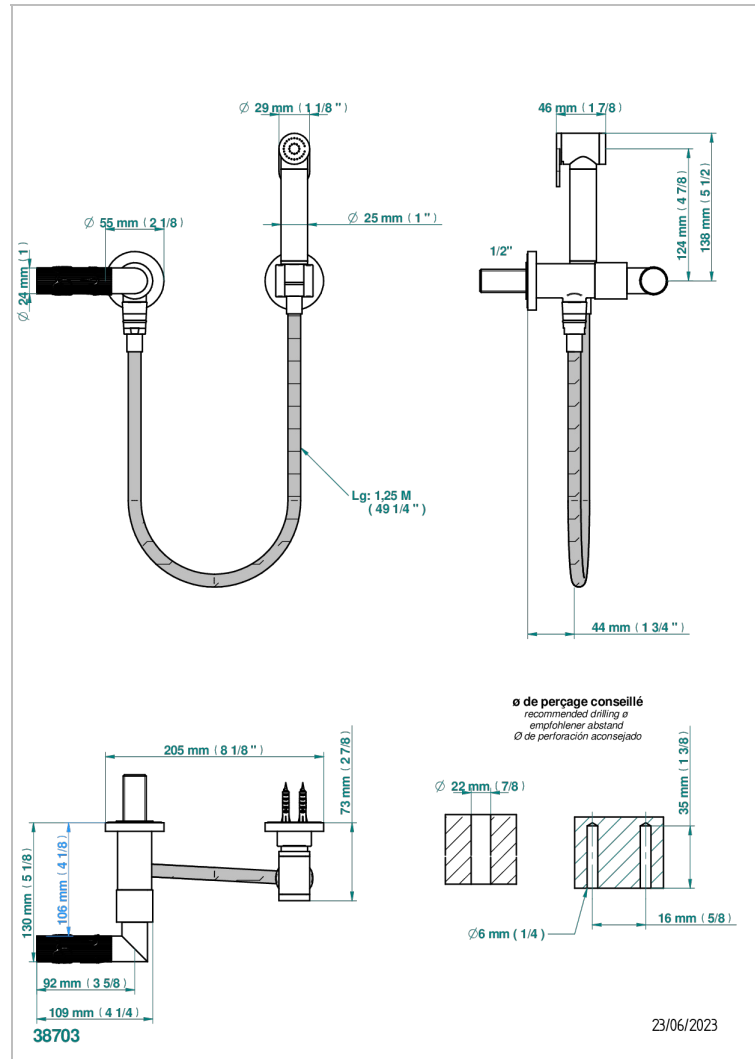

BAMBOU AMBER CRYSTAL

A34-5840/8

THG[®]
PARIS

Wc douche set including: valve, trigger spray, reinforced hose (1.25m) and hook

CHARACTERISTIC

- ACS : 19ACCLY406

STANDARDS

TECHNICAL SPECS

- Recommandé : 3 bars (max. 5 bars) - Advised : 43,5 psi (max. 72 psi)
- 9,5 l/min à 3 bars (2.5 gpm at 43.5 psi)

AVAILABLE FINITIONS

Antique nickel - H28
Black ceram - D30
Blush PVD - H62
Brass color PVD - H49
Brown bronze color PVD - F33
Gold color PVD - H52

Nickel color PVD - H55
Polished chrome (color finish) - A02
Polished chrome / Polished gold (color finish) - G02
Polished gold (color finish) - F01
Polished nickel - B01
Soft gold - F30

Soft matt gold - F31
Umber PVD - H66
Varnished matt antique red copper (color finish) - H07