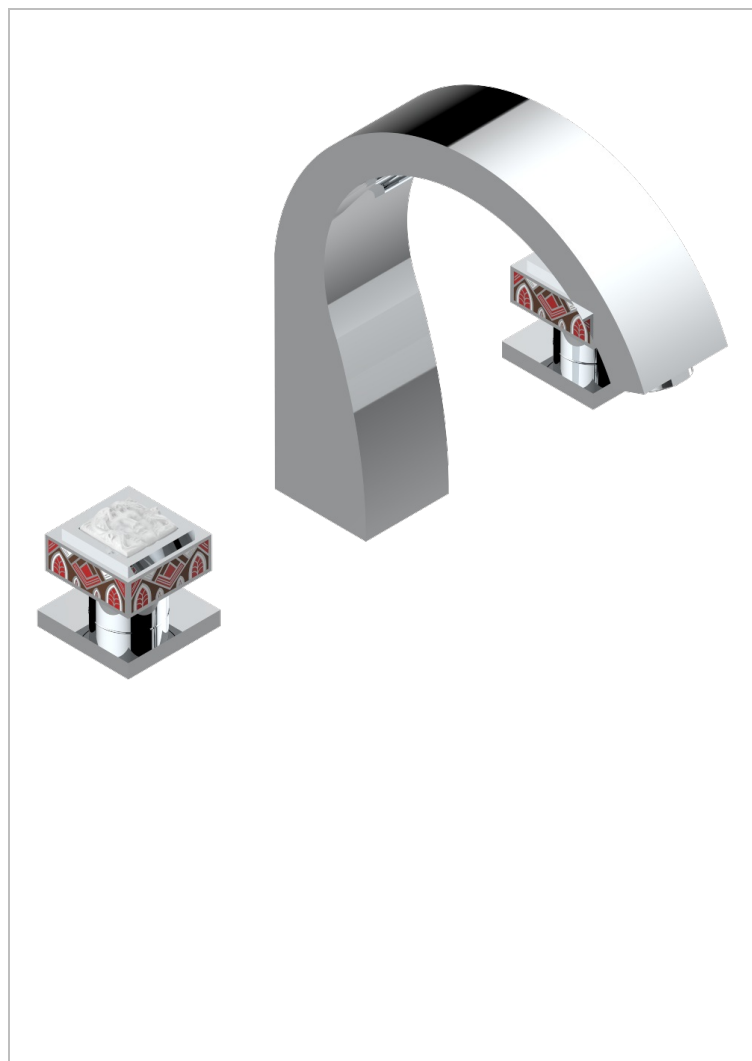

# MASQUE DE FEMME SOLAIRE

A2S-25

Rim mounted 3-hole bath mixer, goliath spout

## CHARACTERISTIC

- ACS : 18ACCLY403

## AVAILABLE FINITIONS

- Black ceram - D30
- Matt chrome - C02
- Matt gold - F07
- Matt nickel (color finish) - C01
- Polished chrome (color finish) - A02
- Polished chrome / Polished gold (color finish) - G02

## TECHNICAL SPECS

- Recommandé : 3 bars (max. 5 bars) - Advised : 43,5 psi (max. 72 psi)
- Bec : 35 l/min à 3 bars
- Spout : 9.26 gpm at 43.5 psi

- Polished gold (color finish) - F01
- Polished nickel - B01
- Soft gold - F30
- Soft matt gold - F31