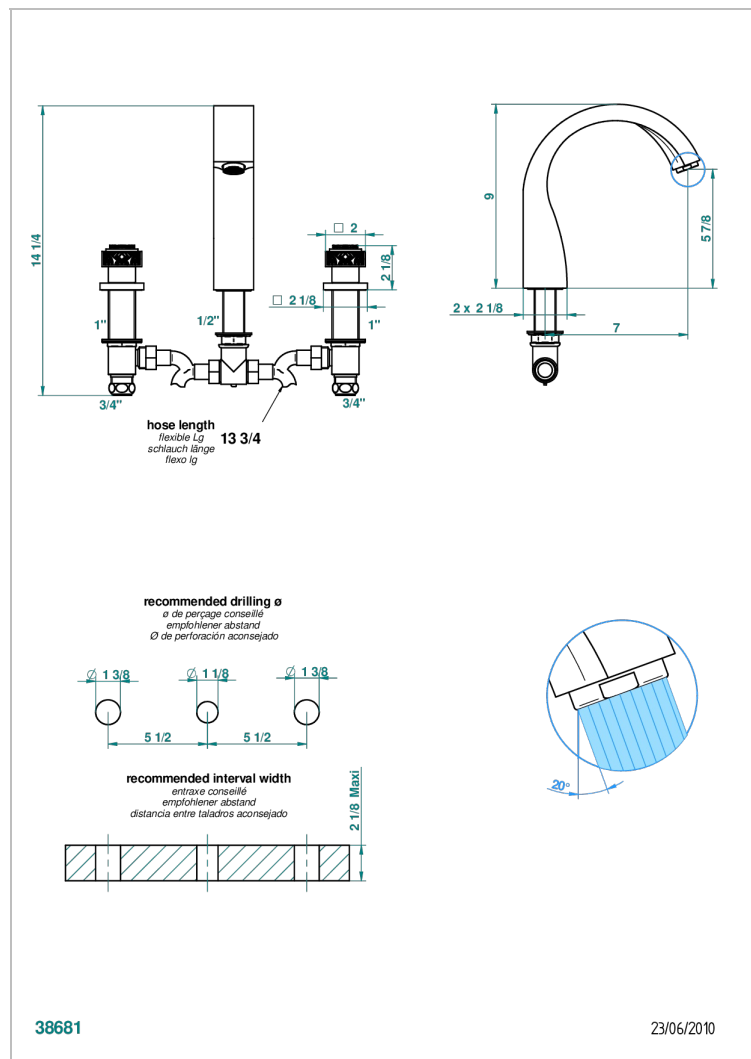

# MASQUE DE FEMME SOLAIRE

A2S-25

Rim mounted 3-hole bath mixer, goliath spout

## CHARACTERISTIC

- ACS : 18ACCLY403

## TECHNICAL SPECS

- Recommandé : 3 bars (max. 5 bars) - Advised : 43,5 psi (max. 72 psi)
- Bec : 35 l/min à 3 bars
- Spout : 9.26 gpm at 43.5 psi

- Polished gold (color finish) - F01
- Polished nickel - B01
- Soft gold - F30
- Soft matt gold - F31