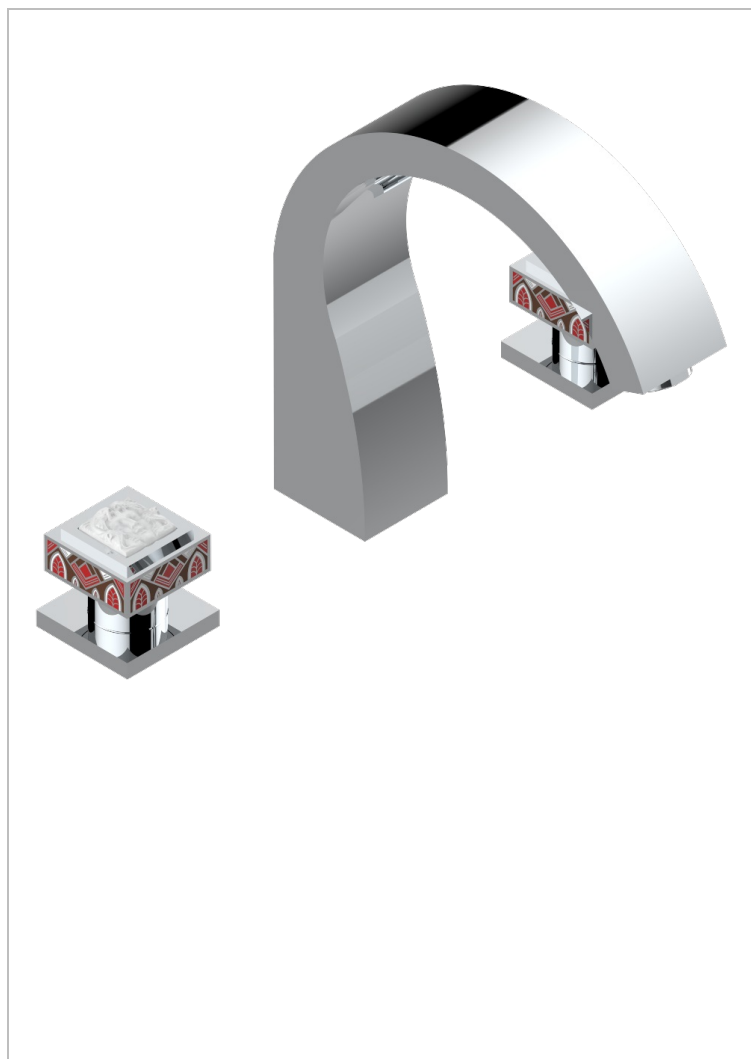

# MASQUE DE FEMME SOLAIRE

A2S-25

Rim mounted 3-hole bath mixer, goliath spout

## CHARACTERISTIC

- ACS : 18ACCLY403

## AVAILABLE FINITIONS

- Black ceram - D30
- Matt chrome - C02
- Matt gold - F07
- Matt nickel (color finish) - C01
- Polished chrome (color finish) - A02
- Polished chrome / Polished gold (color finish) - G02

## TECHNICAL SPECS

- Recommandé : 3 bars (max. 5 bars) - Advised : 43,5 psi (max. 72 psi)
- Bec : 35 l/min à 3 bars
- Spout : 9.26 gpm at 43.5 psi

- Polished gold (color finish) - F01
- Polished nickel - B01
- Soft gold - F30
- Soft matt gold - F31