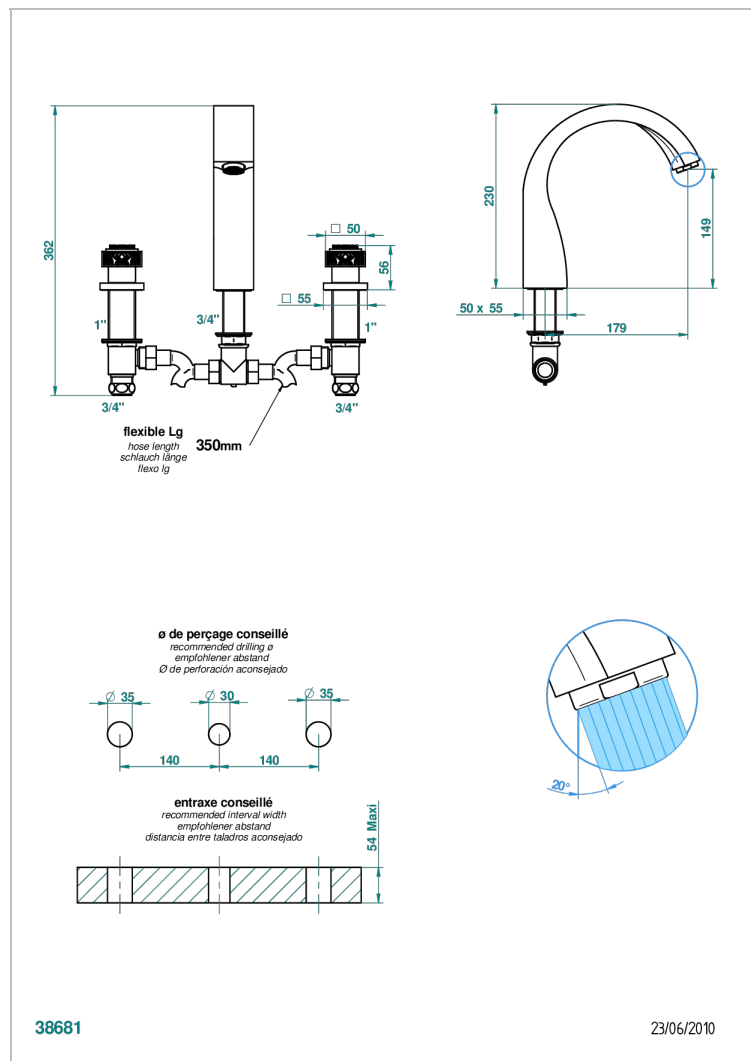

# MASQUE DE FEMME SOLAIRE

A2S-25

Rim mounted 3-hole bath mixer, goliath spout

## CHARACTERISTIC

- ACS : 18ACCLY403

## TECHNICAL SPECS

- Recommandé : 3 bars (max. 5 bars) - Advised : 43,5 psi (max. 72 psi)
- Bec : 35 l/min à 3 bars
- Spout : 9.26 gpm at 43.5 psi

- Polished gold (color finish) - F01
- Polished nickel - B01
- Soft gold - F30
- Soft matt gold - F31