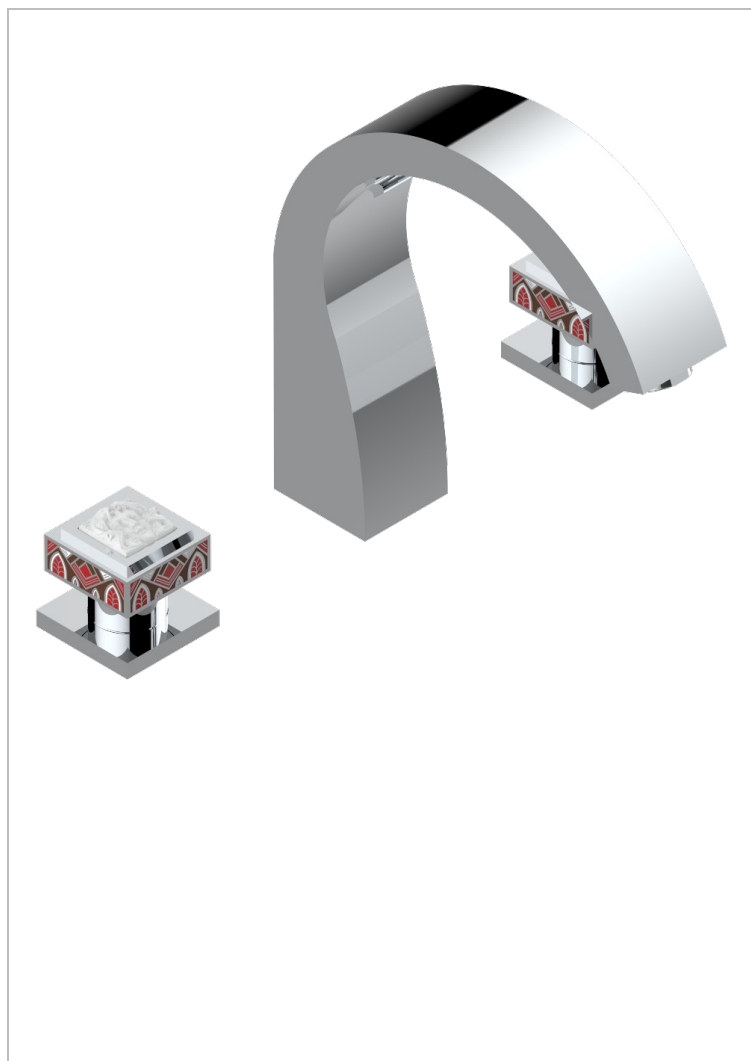

# MASQUE DE FEMME SOLAIRE

A2S-25

Rim mounted 3-hole bath mixer, goliath spout

## CHARACTERISTIC

- ACS : 18ACCLY403

## AVAILABLE FINITIONS

- Black ceram - D30
- Matt chrome - C02
- Matt gold - F07
- Matt nickel (color finish) - C01
- Polished chrome (color finish) - A02
- Polished chrome / Polished gold (color finish) - G02

## TECHNICAL SPECS

- Recommandé : 3 bars (max. 5 bars) - Advised : 43,5 psi (max. 72 psi)
- Bec : 35 l/min à 3 bars
- Spout : 9.26 gpm at 43.5 psi

- Polished gold (color finish) - F01
- Polished nickel - B01
- Soft gold - F30
- Soft matt gold - F31