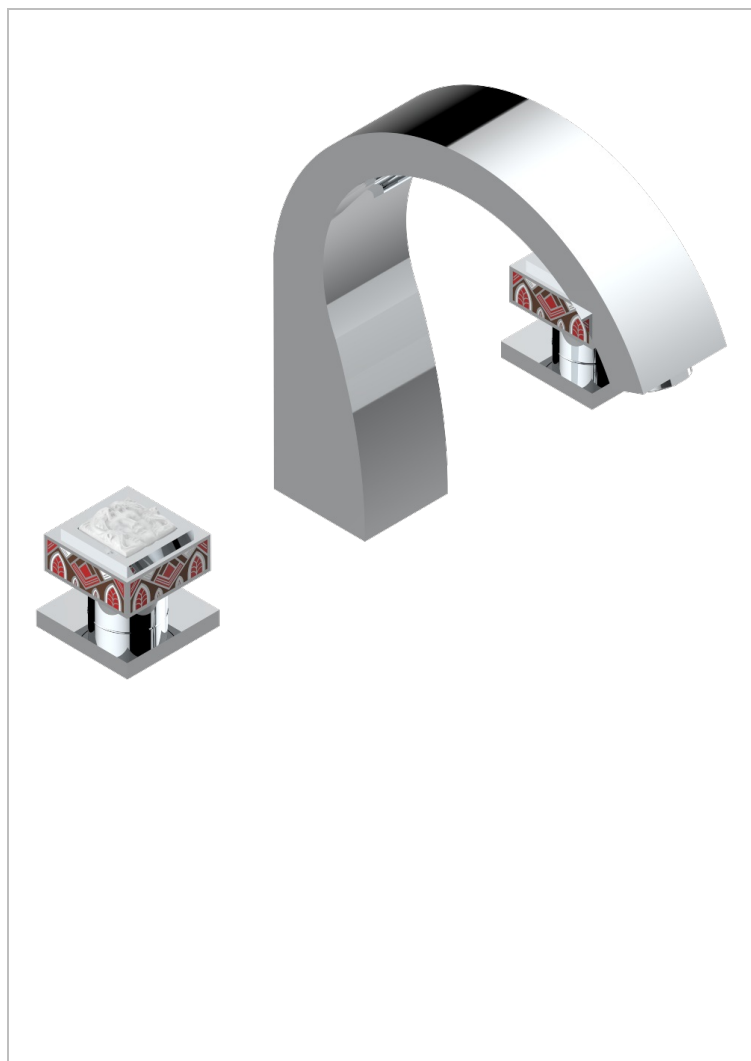

MASQUE DE FEMME SOLAIRE

A2S-25

Rim mounted 3-hole bath mixer, goliath spout

CHARACTERISTIC

- ACS : 18ACCLY403

TECHNICAL SPECS

- Recommandé : 3 bars (max. 5 bars) - Advised : 43,5 psi (max. 72 psi)
- Bec : 35 l/min à 3 bars
- Spout : 9.26 gpm at 43.5 psi

STANDARDS

AVAILABLE FINITIONS

- Black ceram - D30
- Matt chrome - C02
- Matt gold - F07
- Matt nickel (color finish) - C01
- Polished chrome (color finish) - A02
- Polished chrome / Polished gold (color finish) - G02

- Polished gold (color finish) - F01
- Polished nickel - B01
- Soft gold - F30
- Soft matt gold - F31