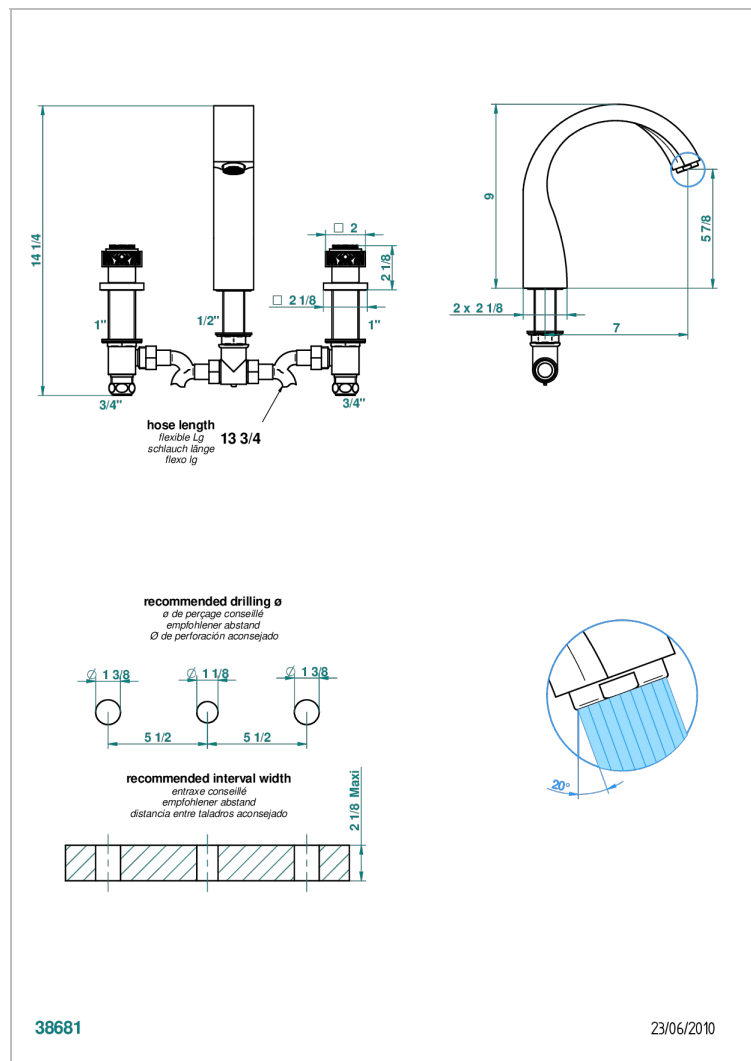

MASQUE DE FEMME SOLAIRE

A2S-25

Rim mounted 3-hole bath mixer, goliath spout

CHARACTERISTIC

- ACS : 18ACCLY403

TECHNICAL SPECS

- Recommandé : 3 bars (max. 5 bars) - Advised : 43,5 psi (max. 72 psi)
- Bec : 35 l/min à 3 bars
- Spout : 9.26 gpm at 43.5 psi