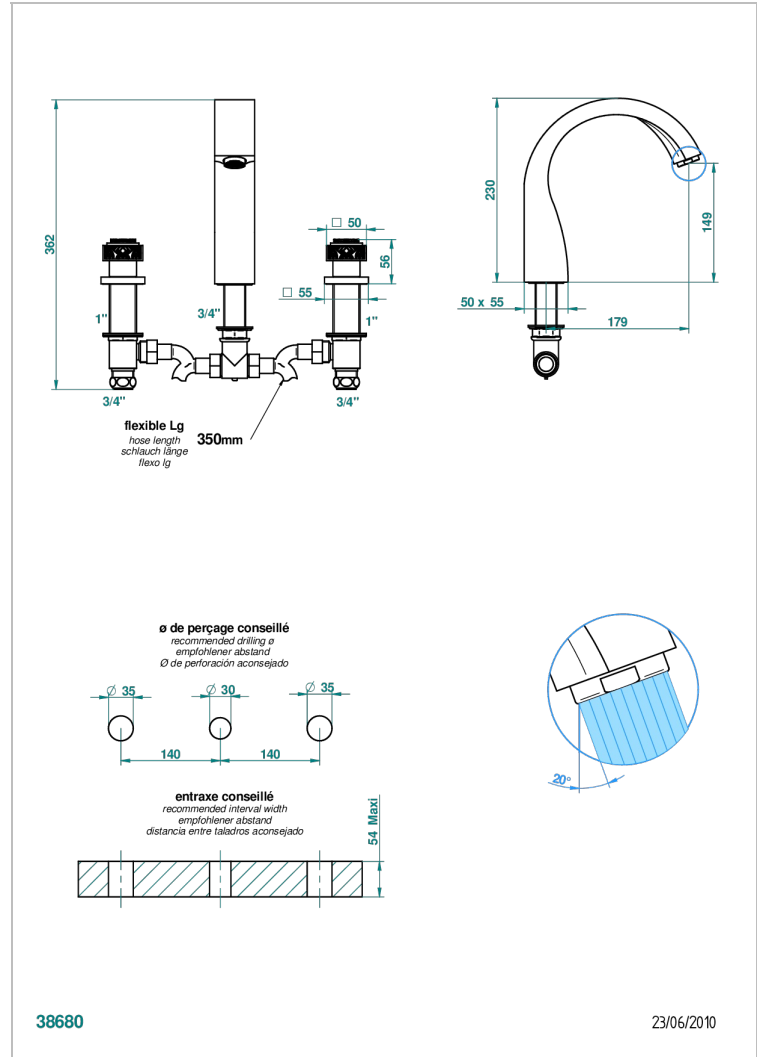

MASQUE DE FEMME LUNAIRE

A2R-25

Rim mounted 3-hole bath mixer, goliath spout

CHARACTERISTIC

- ACS : 18ACCLY403

STANDARDS

AVAILABLE FINITIONS

- Black ceram - D30
- Matt chrome - C02
- Matt gold - F07
- Matt nickel (color finish) - C01
- Polished chrome (color finish) - A02
- Polished chrome / Polished gold (color finish) - G02

TECHNICAL SPECS

- Recommandé : 3 bars (max. 5 bars) - Advised : 43,5 psi (max. 72 psi)
- Bec : 35 l/min à 3 bars
- Spout : 9.26 gpm at 43.5 psi

- Polished gold (color finish) - F01
- Polished nickel - B01
- Soft gold - F30
- Soft matt gold - F31