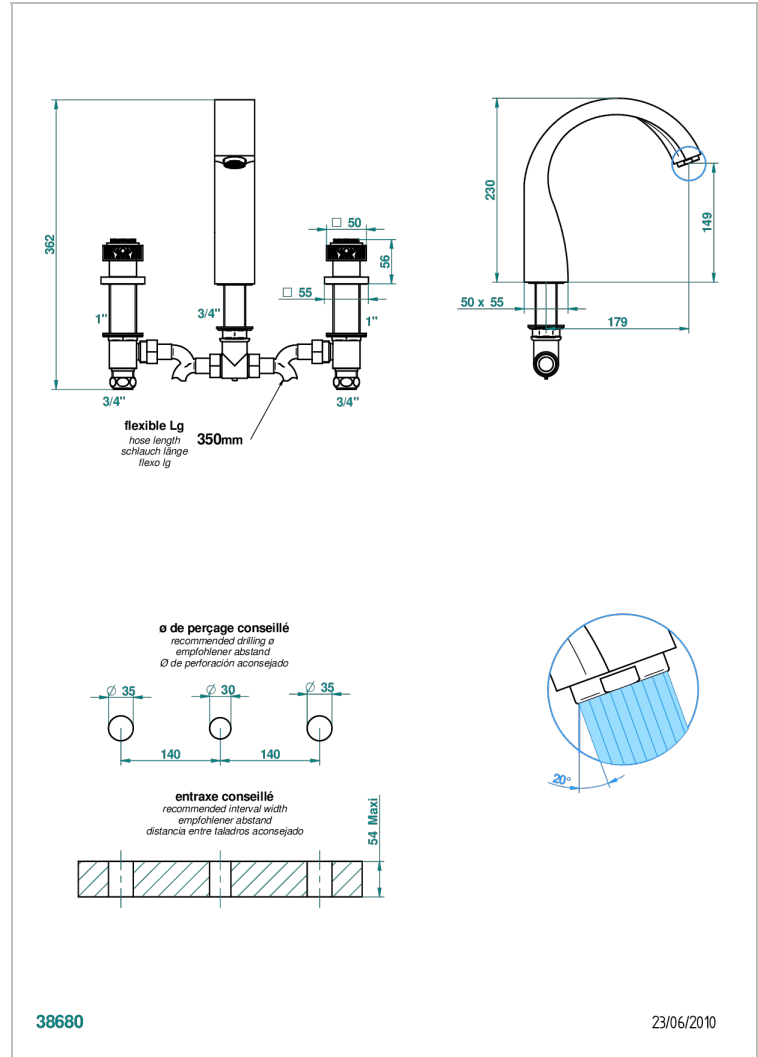

MASQUE DE FEMME LUNAIRE

A2R-25

Rim mounted 3-hole bath mixer, goliath spout

THG[®]
PARIS

CHARACTERISTIC

- ACS : 18ACCLY403

STANDARDS

AVAILABLE FINITIONS

- Black ceram - D30
- Matt chrome - C02
- Matt gold - F07
- Matt nickel (color finish) - C01
- Polished chrome (color finish) - A02
- Polished chrome / Polished gold (color finish) - G02

TECHNICAL SPECS

- Recommandé : 3 bars (max. 5 bars) - Advised : 43,5 psi (max. 72 psi)
- Bec : 35 l/min à 3 bars
- Spout : 9.26 gpm at 43.5 psi

- Polished gold (color finish) - F01
- Polished nickel - B01
- Soft gold - F30
- Soft matt gold - F31