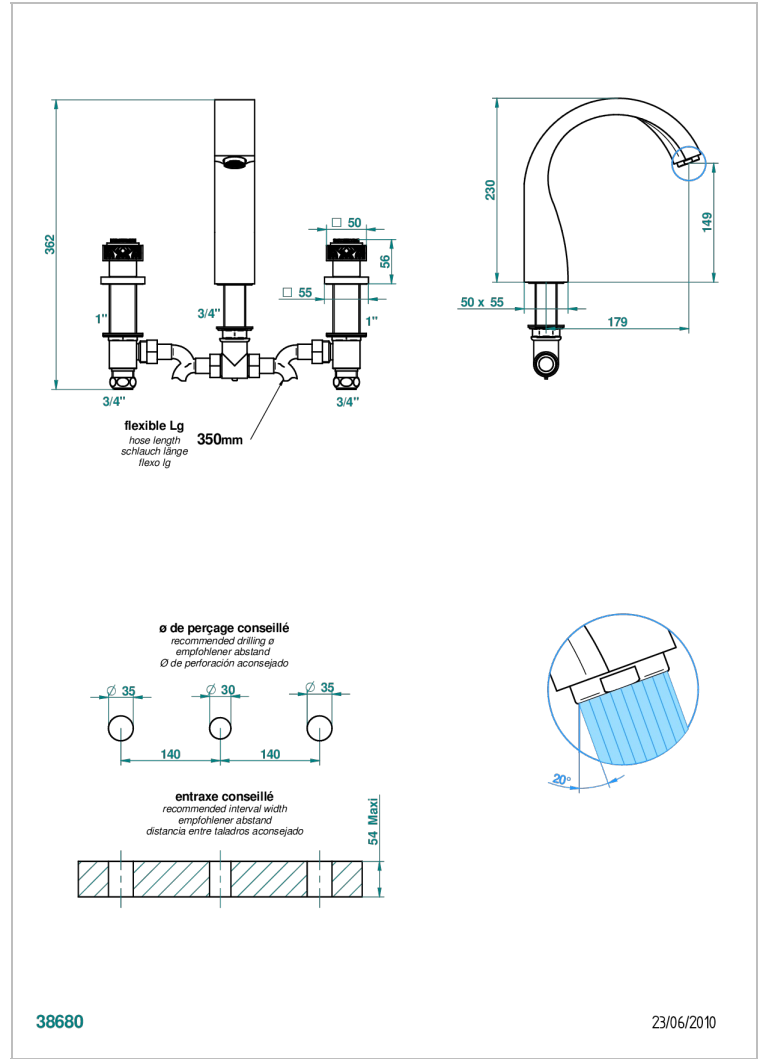

# MASQUE DE FEMME LUNAIRE

A2R-25

Rim mounted 3-hole bath mixer, goliath spout

THG<sup>®</sup>  
PARIS

## CHARACTERISTIC

- ACS : 18ACCLY403

## TECHNICAL SPECS

- Recommandé : 3 bars (max. 5 bars) - Advised : 43,5 psi (max. 72 psi)
- Bec : 35 l/min à 3 bars
- Spout : 9.26 gpm at 43.5 psi

- Polished gold (color finish) - F01
- Polished nickel - B01
- Soft gold - F30
- Soft matt gold - F31