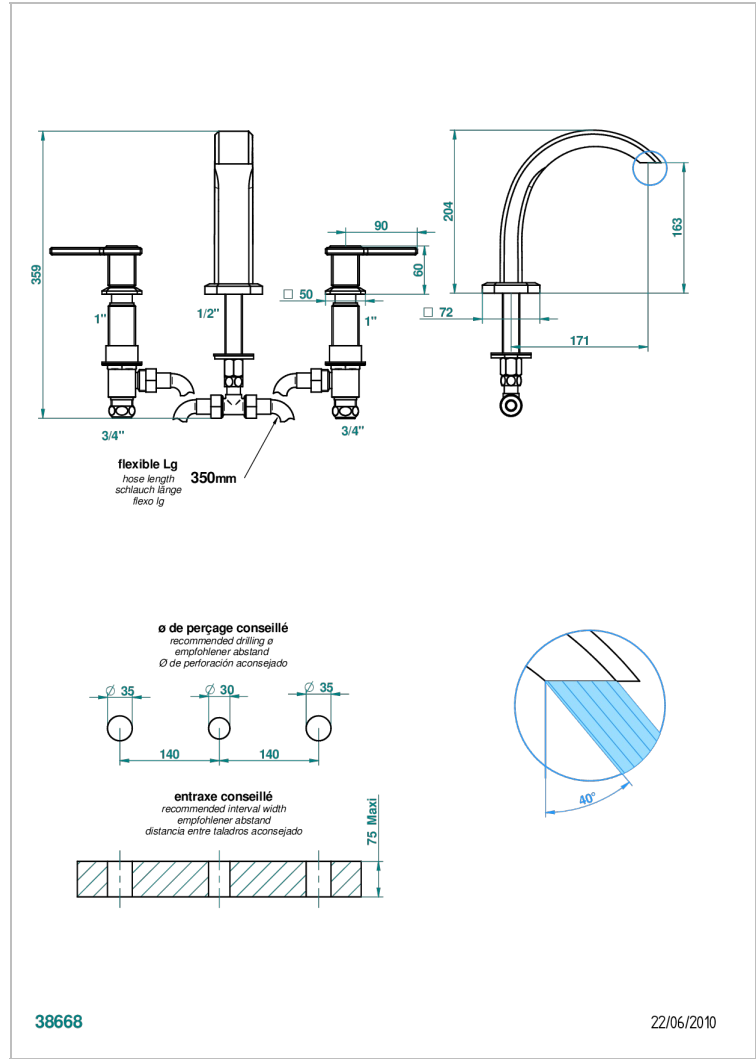

METROPOLIS CLEAR CRYSTAL WITH LEVER

A2B-25

Rim mounted 3-hole bath mixer, goliath spout

CHARACTERISTIC

- ACS : 18ACCLY403

STANDARDS

AVAILABLE FINITIONS

Antique nickel - H28
Black ceram - D30
Blush PVD - H62
Brass color PVD - H49
Brown bronze color PVD - F33
Gold color PVD - H52