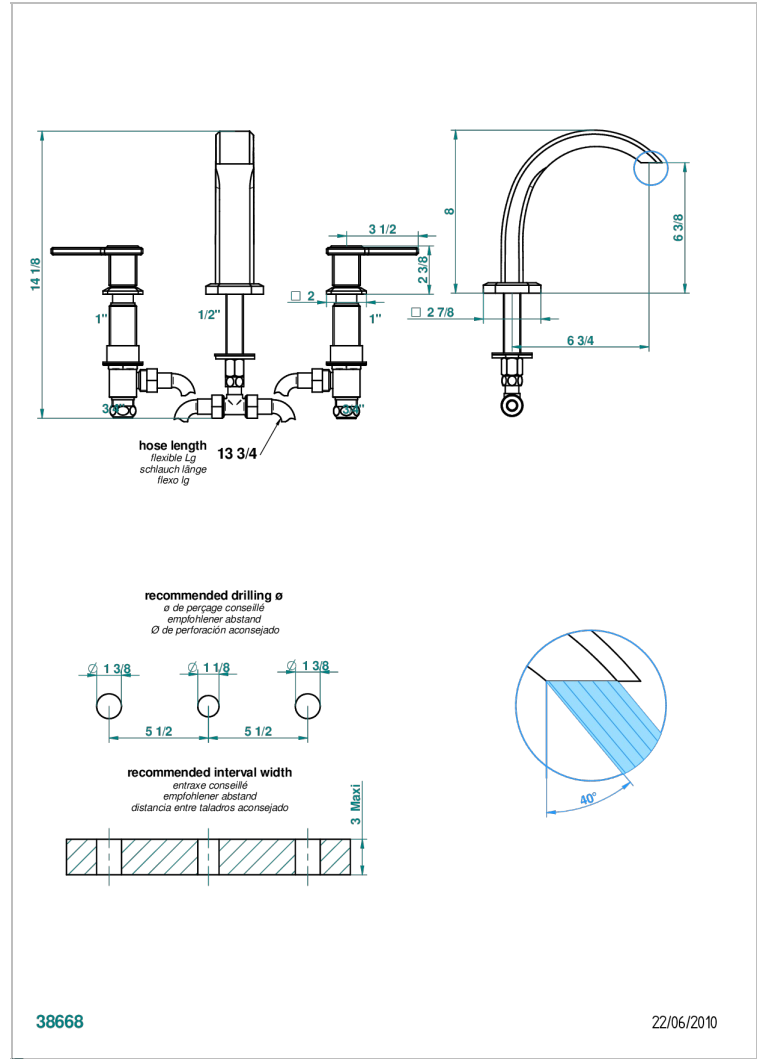

METROPOLIS CLEAR CRYSTAL WITH LEVER

A2B-25

Rim mounted 3-hole bath mixer, goliath spout

CHARACTERISTIC

- ACS : 18ACCLY403

STANDARDS

AVAILABLE FINITIONS

- Antique nickel - H28
- Black ceram - D30
- Blush PVD - H62
- Brass color PVD - H49
- Brown bronze color PVD - F33
- Gold color PVD - H52