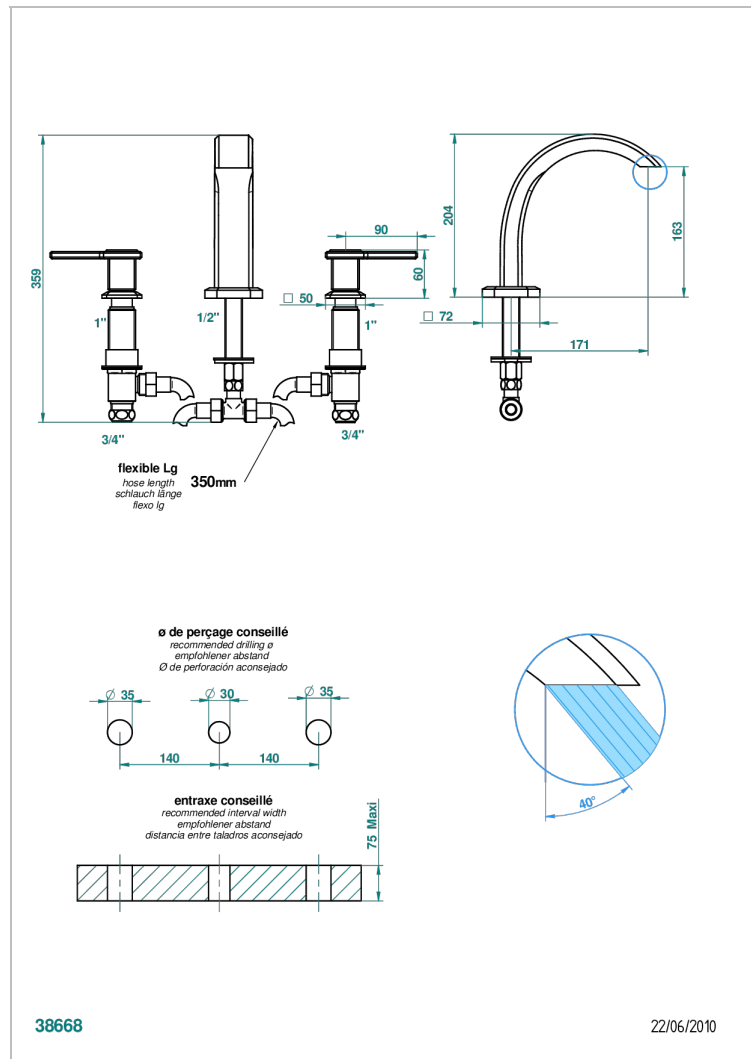

METROPOLIS CLEAR CRYSTAL WITH LEVER

A2B-25

Rim mounted 3-hole bath mixer, goliath spout

CHARACTERISTIC

- ACS : 18ACCLY403

STANDARDS

AVAILABLE FINITIONS

Antique nickel - H28
Black ceram - D30
Blush PVD - H62
Brass color PVD - H49
Brown bronze color PVD - F33
Gold color PVD - H52