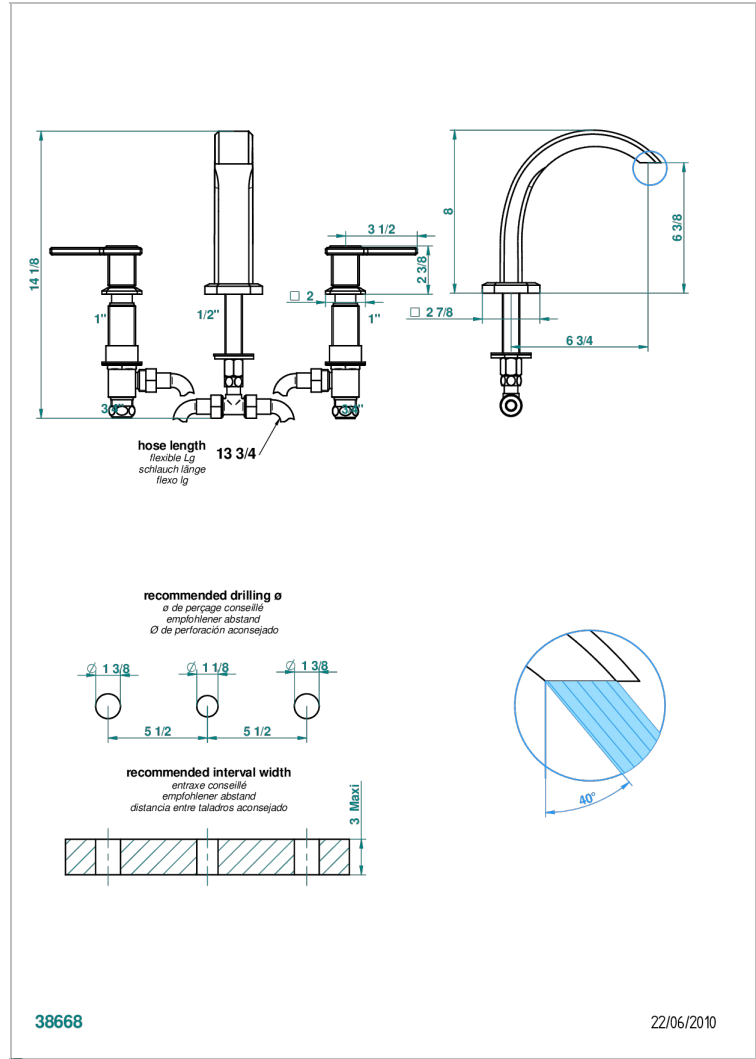

METROPOLIS CLEAR CRYSTAL WITH LEVER

A2B-25

Rim mounted 3-hole bath mixer, goliath spout

CHARACTERISTIC

- ACS : 18ACCLY403

STANDARDS

AVAILABLE FINITIONS

Antique nickel - H28
Black ceram - D30
Blush PVD - H62
Brass color PVD - H49
Brown bronze color PVD - F33
Gold color PVD - H52