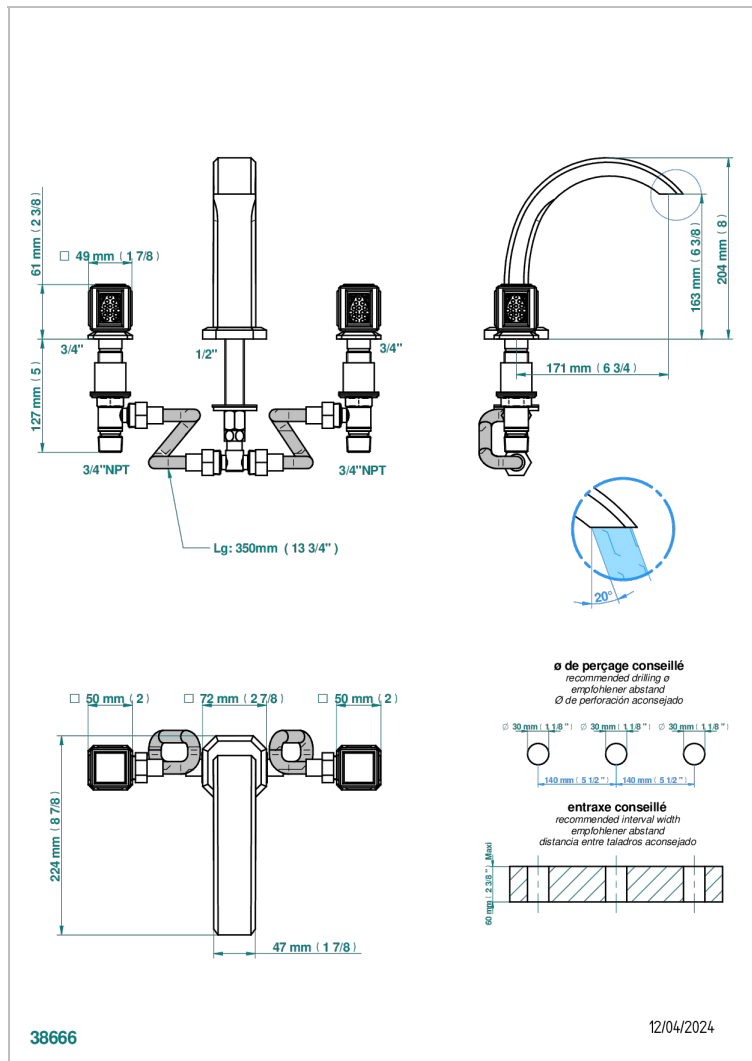

METROPOLIS CLEAR CRYSTAL

A2A-25US

Roman tub set with 3/4" valves

CHARACTERISTIC

- ASME : ASME A112.18.1-2011/CSA B125.1-11

STANDARDS

AVAILABLE FINITIONS

Black ceram - D30