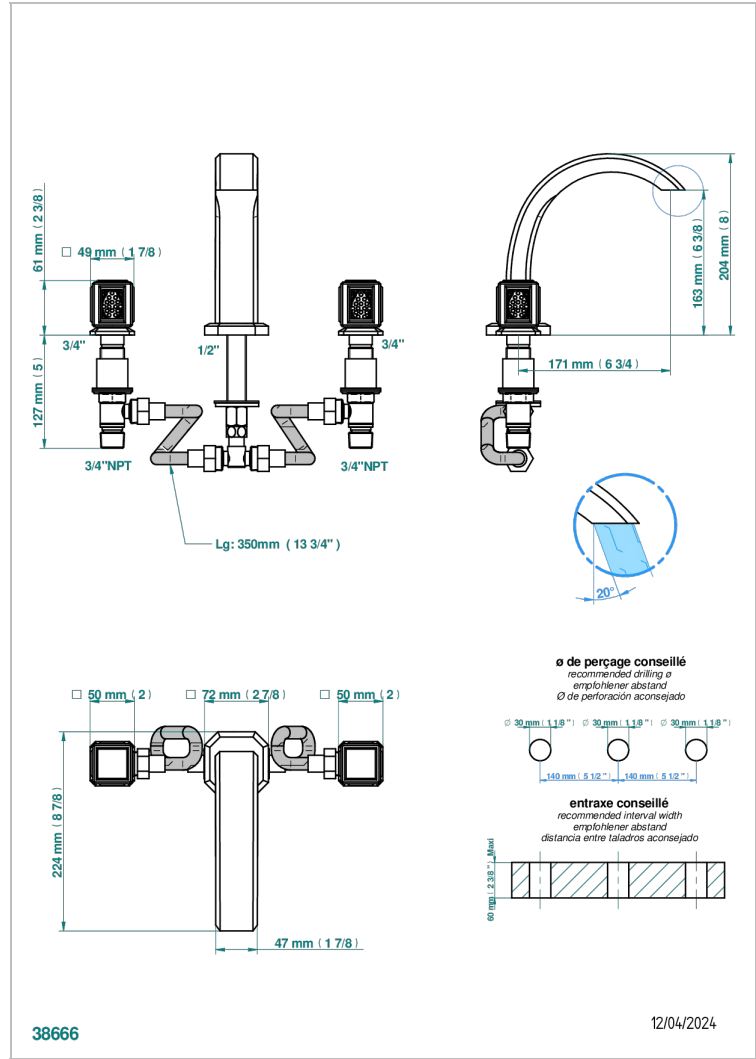

METROPOLIS CLEAR CRYSTAL

A2A-25

Rim mounted 3-hole bath mixer, goliath spout

CHARACTERISTIC

- ACS : 18ACCLY403

STANDARDS

AVAILABLE FINITIONS

- Antique nickel - H28
- Black ceram - D30
- Blush PVD - H62
- Brass color PVD - H49
- Brown bronze color PVD - F33
- Gold color PVD - H52