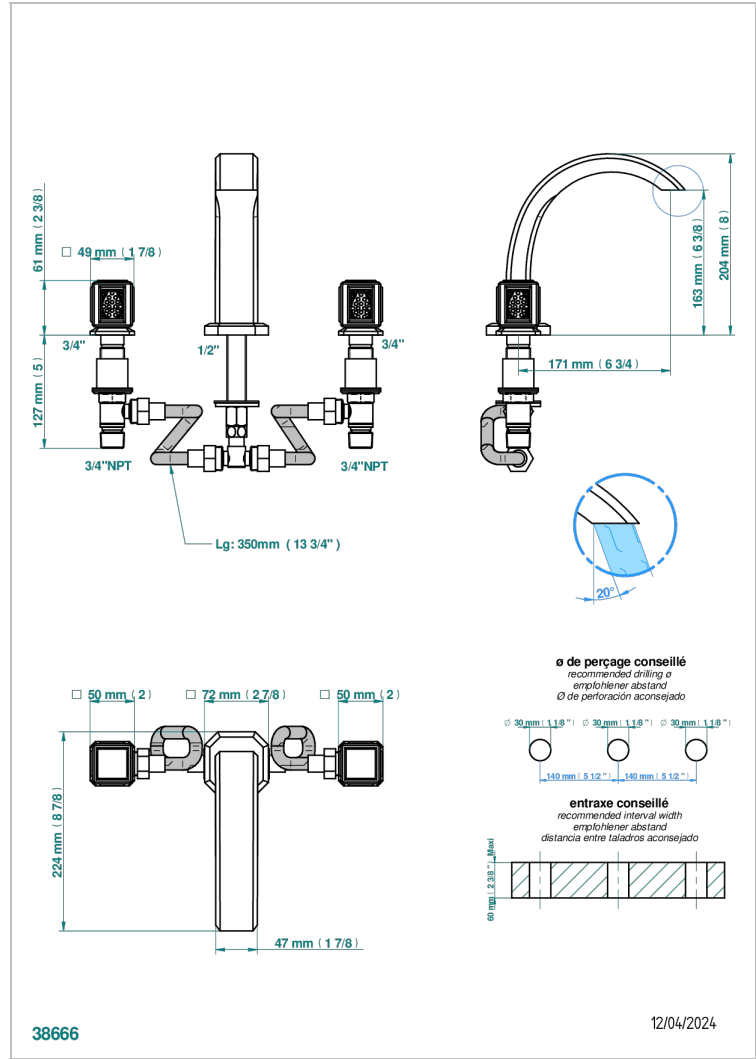

# METROPOLIS CLEAR CRYSTAL

A2A-25

Rim mounted 3-hole bath mixer, goliath spout

## CHARACTERISTIC

- ACS : 18ACCLY403