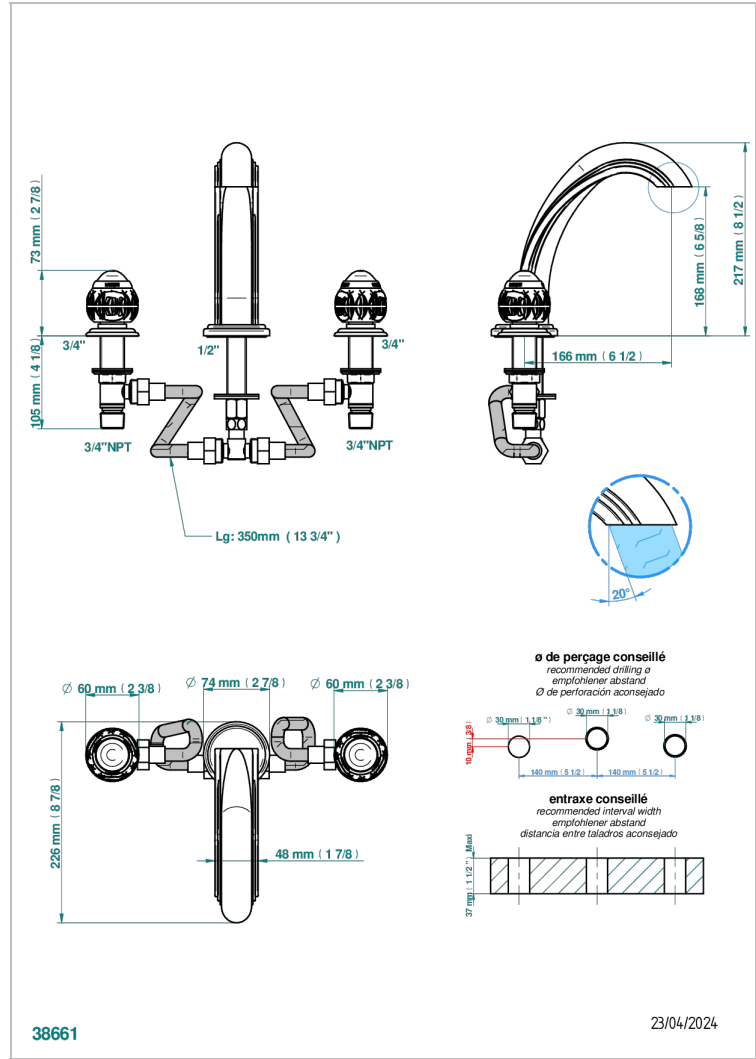

PANTHERE CLEAR CRYSTAL

A2H-25

Rim mounted 3-hole bath mixer, goliath spout

38661

23/04/2024

CHARACTERISTIC

- ACS : 18ACCLY403

STANDARDS