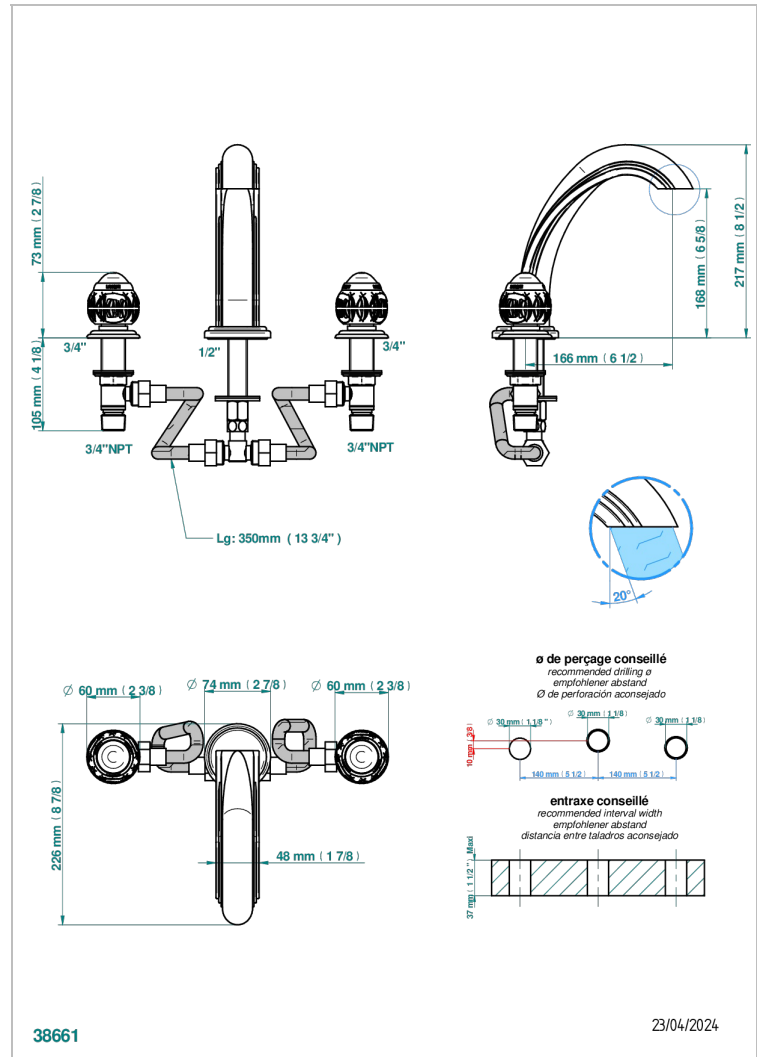

PANTHERE CLEAR CRYSTAL

A2H-25

Rim mounted 3-hole bath mixer, goliath spout

CHARACTERISTIC

- ACS : 18ACCLY403

STANDARDS

AVAILABLE FINITIONS

Antique nickel - H28
Black ceram - D30
Blush PVD - H62
Brass color PVD - H49
Brown bronze color PVD - F33
Gold color PVD - H52