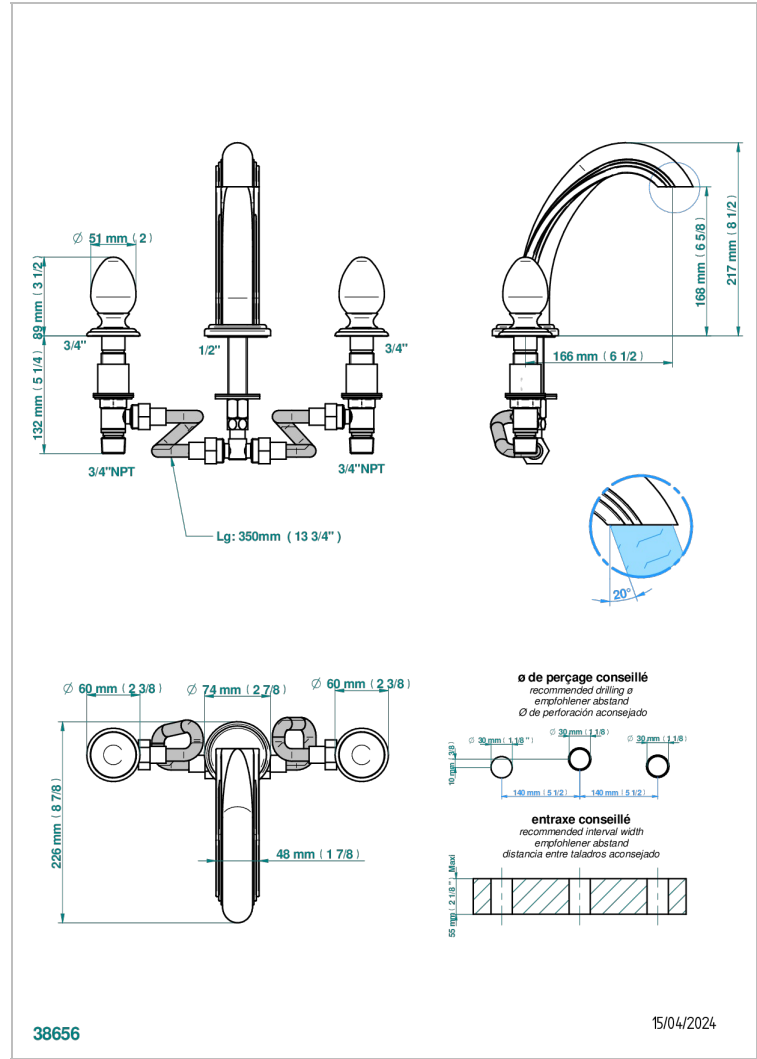

Rim mounted 3-hole bath mixer, goliath spout

### CHARACTERISTIC

- ACS : 18ACCLY403