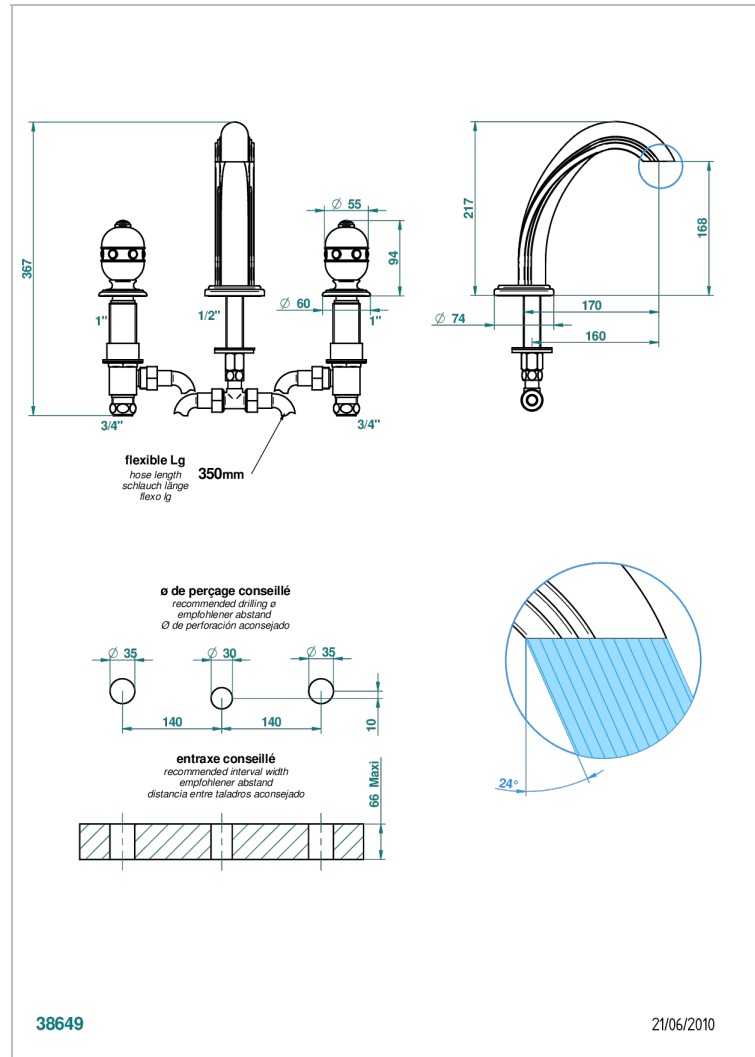

# SULLY WHITE ONYX

U1S-25

Rim mounted 3-hole bath mixer, goliath spout

## CHARACTERISTIC

- ACS : 18ACCLY403