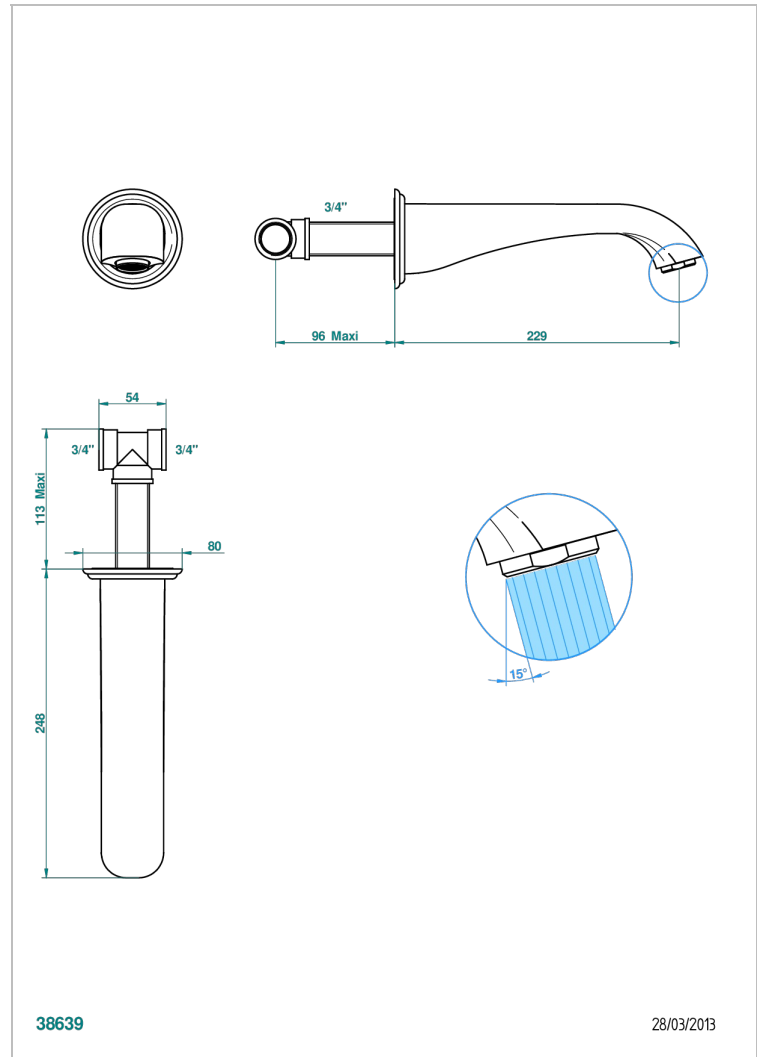

PETALE DE CRISTAL - RED CRYSTAL

U6C-22SG

Wall mounted super goliath bath spout

THG[®]
PARIS

38639

28/03/2013

CHARACTERISTIC

- Pétale de Cristal - Red crystal
- Wall mounted super goliath bath spout

TECHNICAL SPECS

- Recommandé : 3 bars (max. 5 bars) - Advised : 43,5 psi (max. 72 psi)
- Bec : 35 l/min à 3 bars
- Spout : 9.26 gpm at 43.5 psi

AVAILABLE FINITIONS

Antique nickel - H28
Black ceram - D30
Blush PVD - H62
Brass color PVD - H49
Brown bronze color PVD - F33
Gold color PVD - H52

Nickel color PVD - H55
Polished chrome (color finish) - A02
Polished chrome / Polished gold (color finish) - G02
Polished gold (color finish) - F01
Polished nickel - B01
Soft gold - F30

Soft matt gold - F31
Umber PVD - H66
Varnished matt antique red copper (color finish) - H07