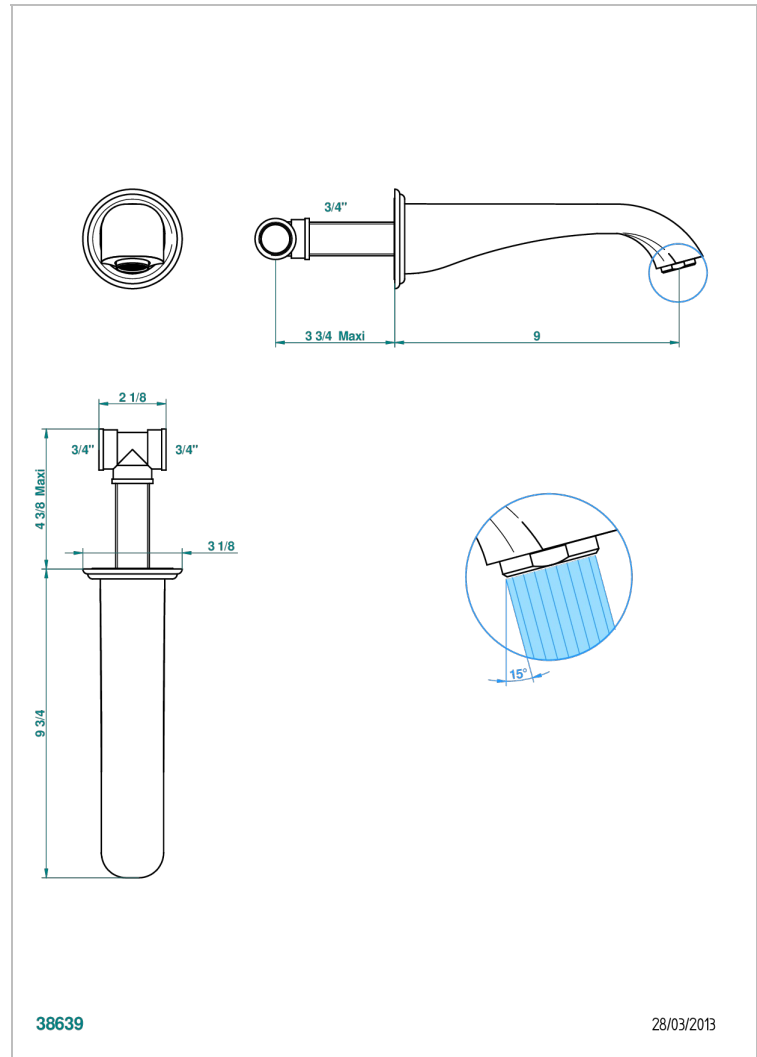

PETALE DE CRISTAL - RED CRYSTAL

U6C-22SG

Wall mounted super goliath bath spout

THG[®]
PARIS

CHARACTERISTIC

- Pétale de Cristal - Red crystal
- Wall mounted super goliath bath spout

TECHNICAL SPECS

- Recommandé : 3 bars (max. 5 bars) - Advised : 43,5 psi (max. 72 psi)
- Bec : 35 l/min à 3 bars
- Spout : 9.26 gpm at 43.5 psi

AVAILABLE FINITIONS

Antique nickel - H28
Black ceram - D30
Blush PVD - H62
Brass color PVD - H49
Brown bronze color PVD - F33
Gold color PVD - H52

Graphite PVD - H64
Lacquered light bronze - D01
Matt Umber PVD - H67
Matt blush PVD - H60
Matt brass color PVD - H50
Matt brown bronze color PVD - F34