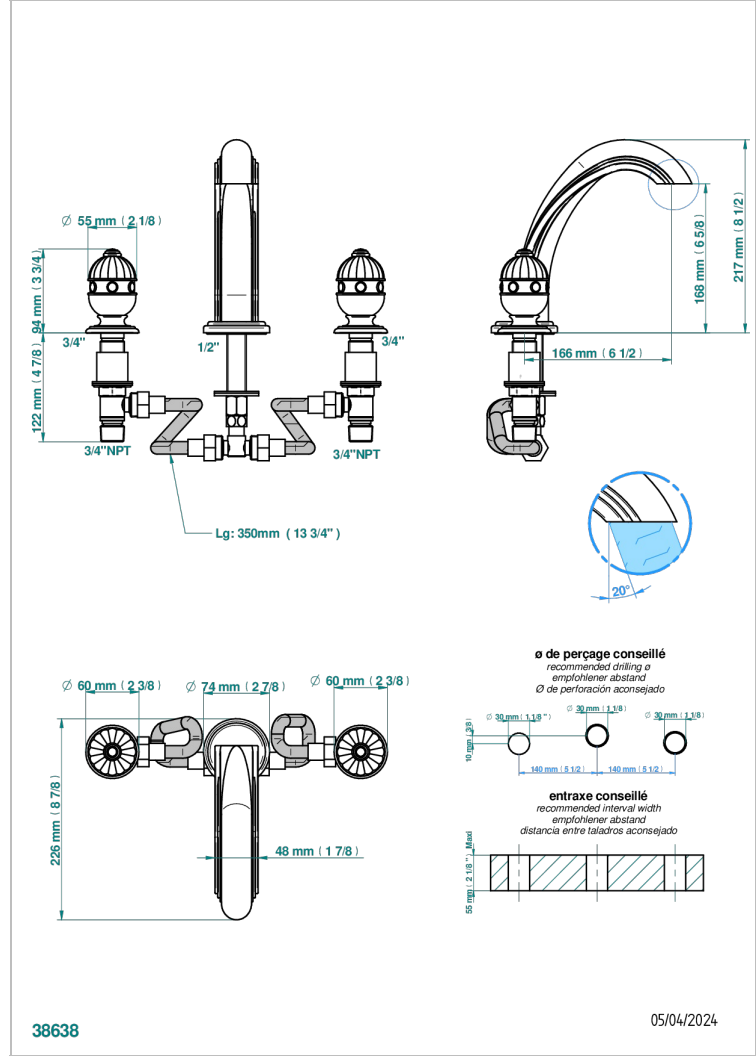

# CHEVERNY RED JASPER

A1U-25

Rim mounted 3-hole bath mixer, goliath spout

THG  
PARIS

## CHARACTERISTIC

- ACS : 18ACCLY403