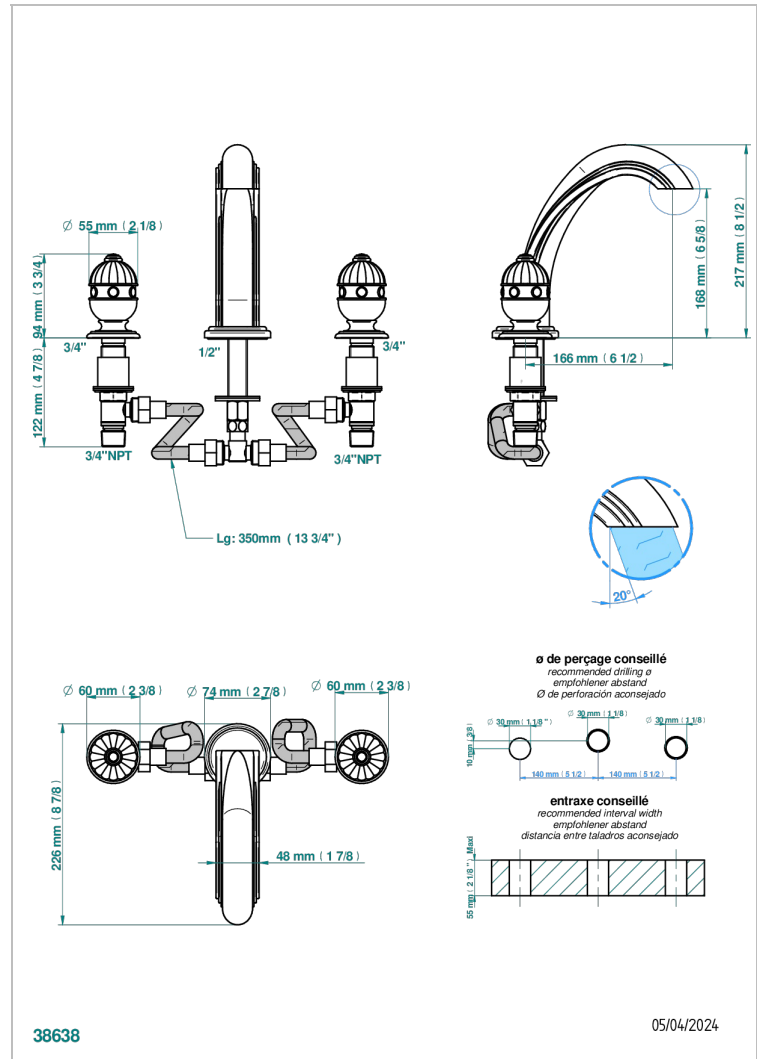

# CHEVERNY RED JASPER

A1U-25

Rim mounted 3-hole bath mixer, goliath spout

THG<sup>®</sup>  
PARIS

## CHARACTERISTIC

- ACS : 18ACCLY403