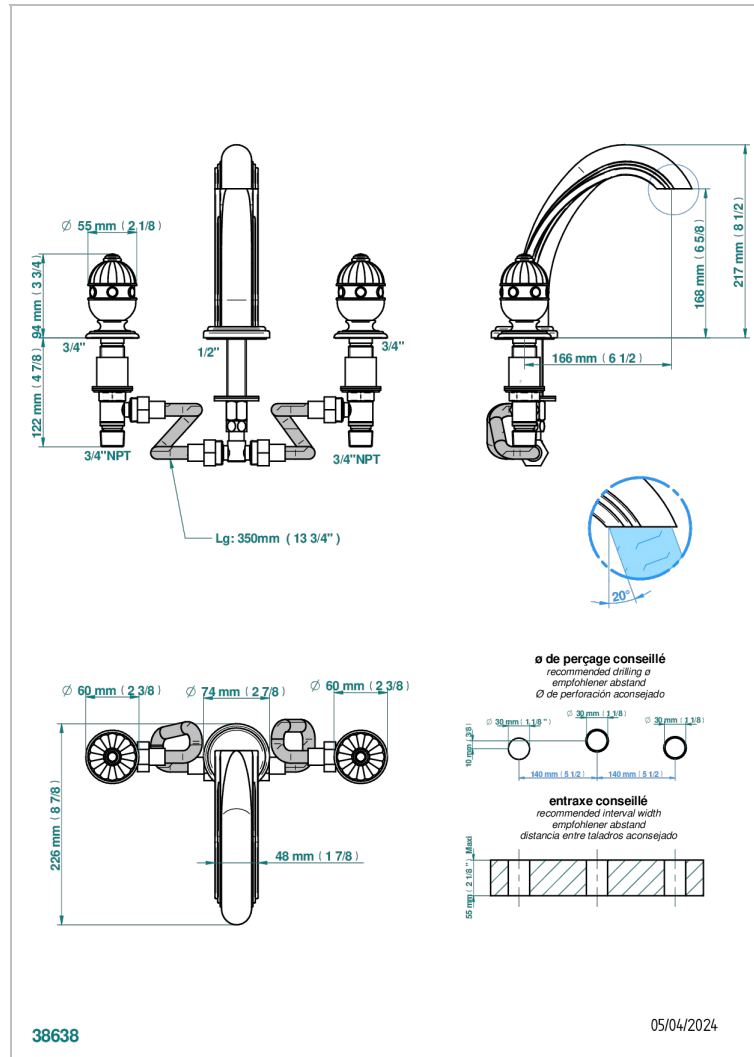

CHEVERNY RED JASPER

A1U-25

Rim mounted 3-hole bath mixer, goliath spout

CHARACTERISTIC

- ACS : 18ACCLY403

STANDARDS

AVAILABLE FINITIONS

Antique nickel - H28
Black ceram - D30
Blush PVD - H62
Brass color PVD - H49
Brown bronze color PVD - F33
Gold color PVD - H52