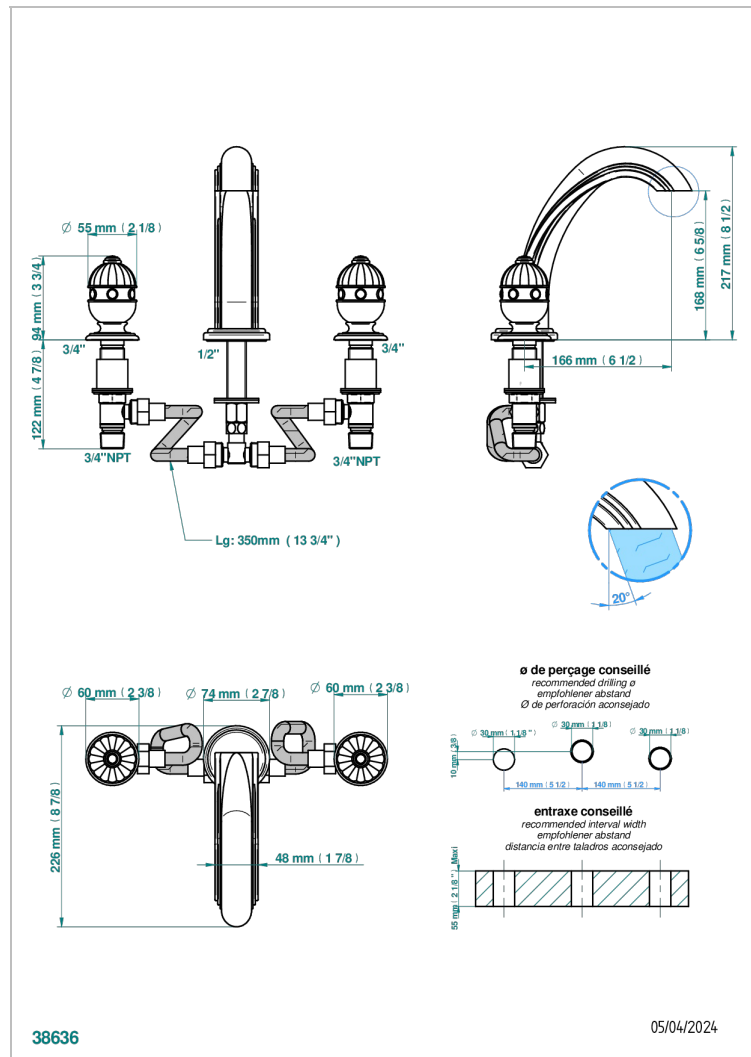

# CHEVERNY MALACHITE

A1S-25

Rim mounted 3-hole bath mixer, goliath spout

## CHARACTERISTIC

- ACS : 18ACCLY403