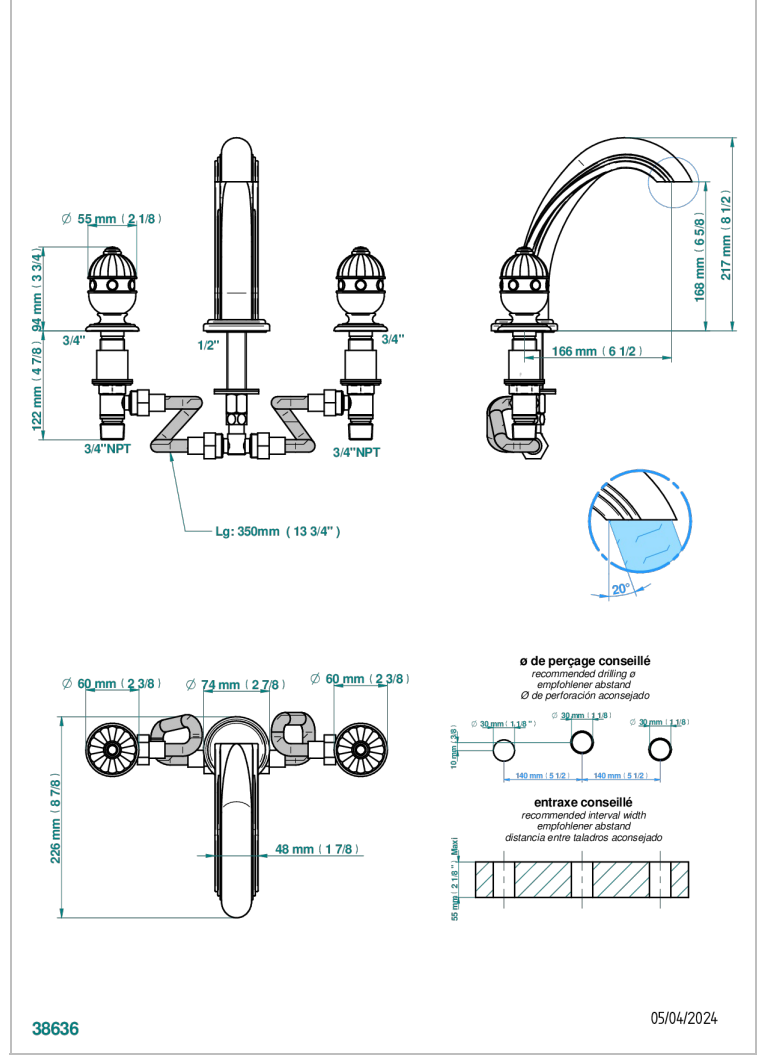

CHEVERNY MALACHITE

A1S-25

Rim mounted 3-hole bath mixer, goliath spout

CHARACTERISTIC

- ACS : 18ACCLY403

STANDARDS

AVAILABLE FINITIONS

Antique nickel - H28
Black ceram - D30
Blush PVD - H62
Brass color PVD - H49
Brown bronze color PVD - F33
Gold color PVD - H52