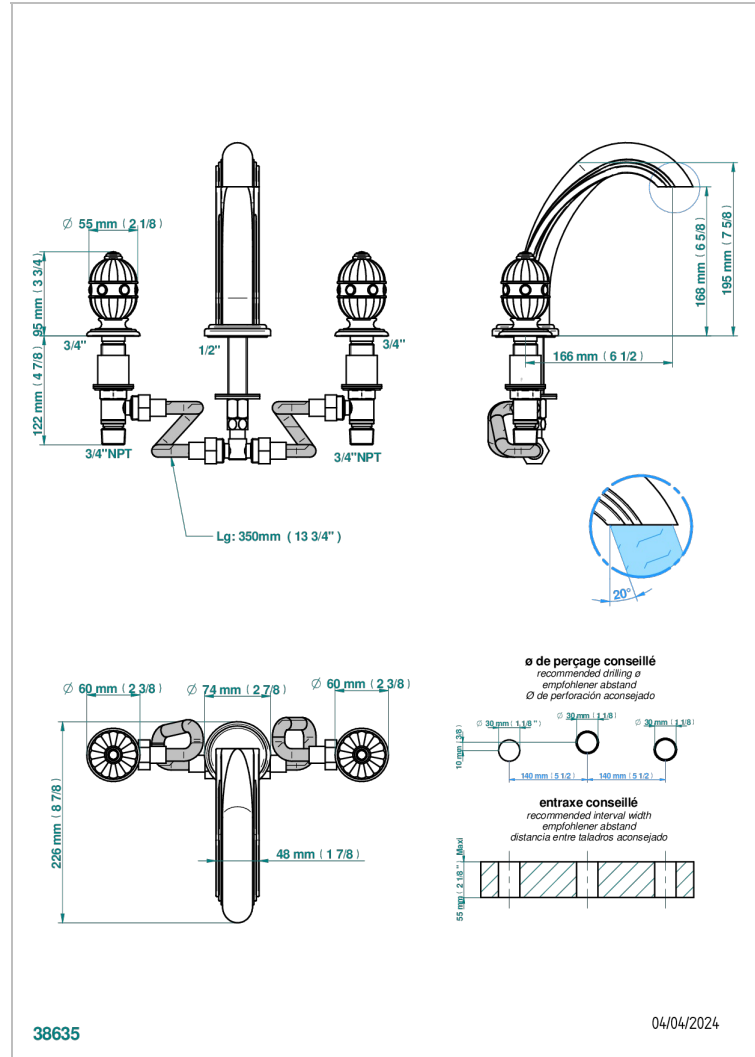

AMBOISE BLACK ONYX

A1M-25

Rim mounted 3-hole bath mixer, goliath spout

CHARACTERISTIC

- ACS : 18ACCLY403

STANDARDS

AVAILABLE FINITIONS

- Antique nickel - H28
- Black ceram - D30
- Blush PVD - H62
- Brass color PVD - H49
- Brown bronze color PVD - F33
- Gold color PVD - H52