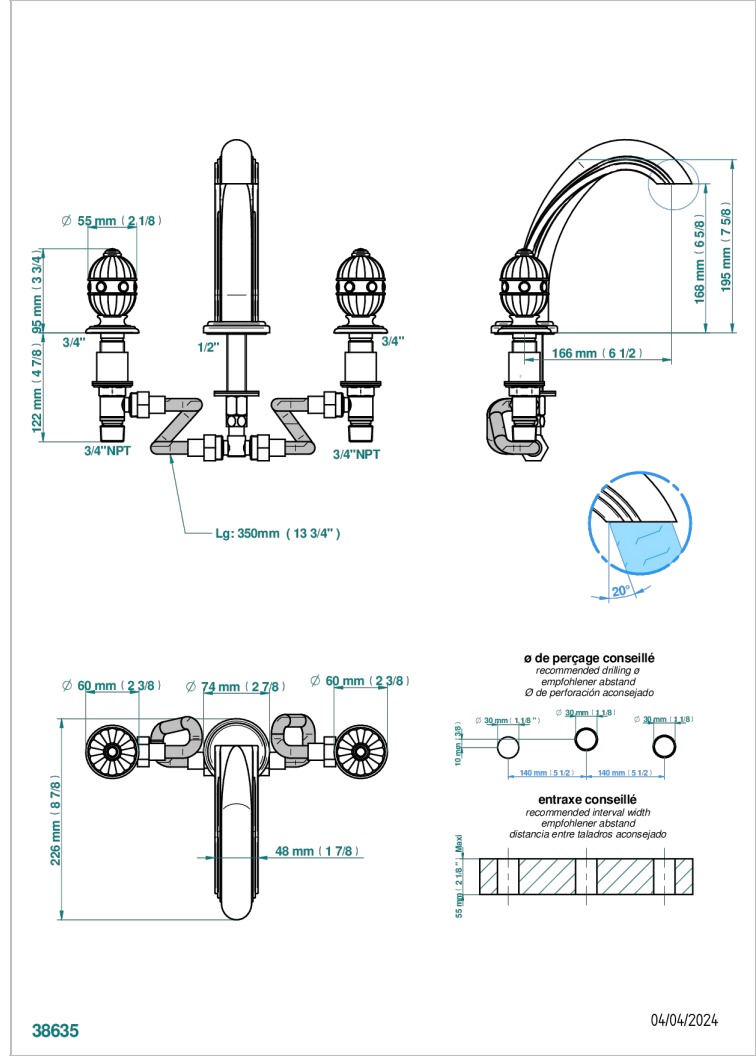

# AMBOISE BLACK ONYX

A1M-25

Rim mounted 3-hole bath mixer, goliath spout

## CHARACTERISTIC

- ACS : 18ACCLY403