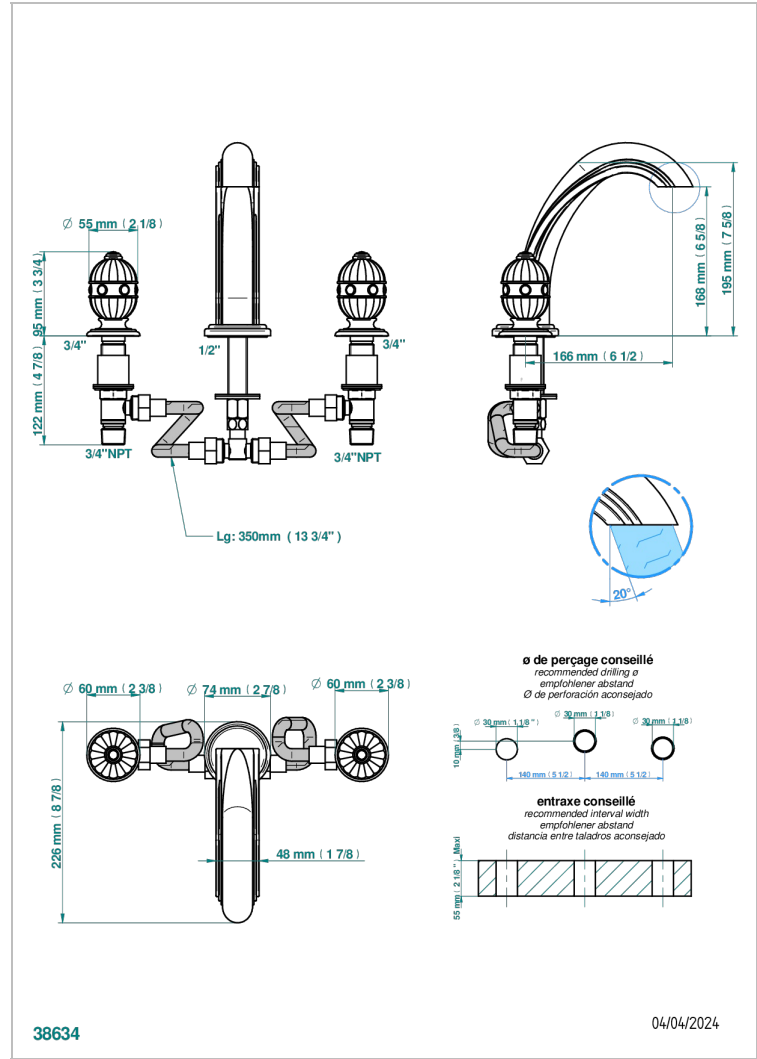

# AMBOISE RED JASPER

A1L-25

Rim mounted 3-hole bath mixer, goliath spout

## CHARACTERISTIC

- ACS : 18ACCLY403