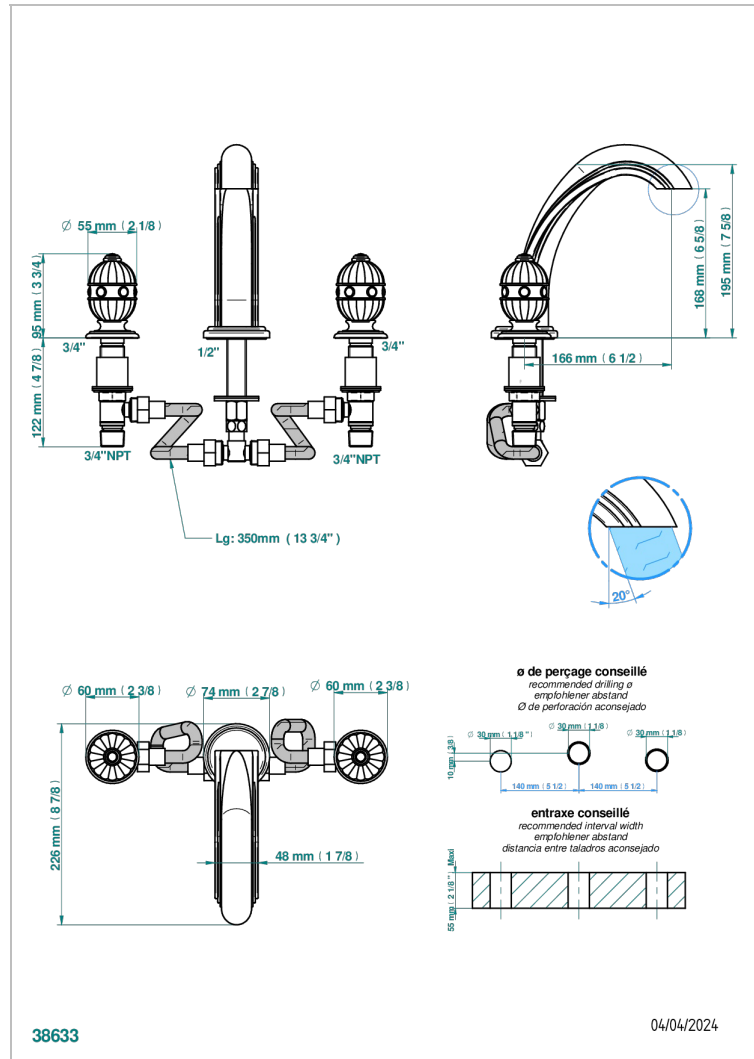

AMBOISE LAPIS LAZULI

A1K-25

Rim mounted 3-hole bath mixer, goliath spout

CHARACTERISTIC

- ACS : 18ACCLY403

STANDARDS

AVAILABLE FINITIONS

Antique nickel - H28
Black ceram - D30
Blush PVD - H62
Brass color PVD - H49
Brown bronze color PVD - F33
Gold color PVD - H52