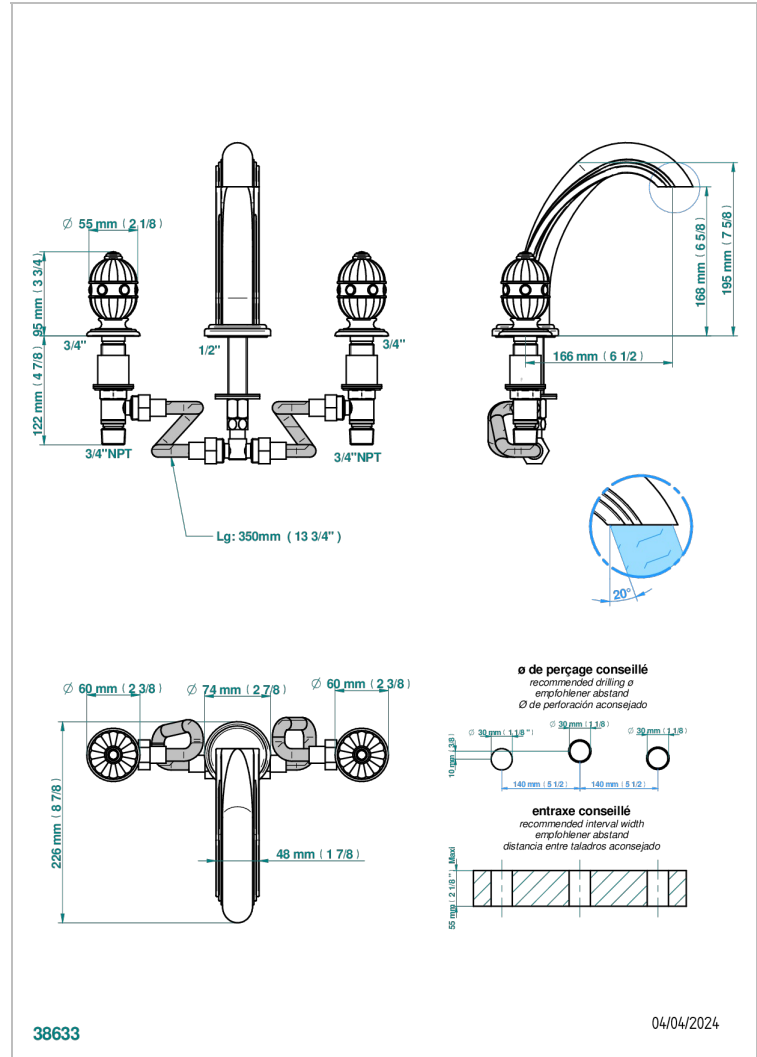

AMBOISE LAPIS LAZULI

A1K-25

Rim mounted 3-hole bath mixer, goliath spout

CHARACTERISTIC

- ACS : 18ACCLY403

STANDARDS

AVAILABLE FINITIONS

Antique nickel - H28
Black ceram - D30
Blush PVD - H62
Brass color PVD - H49
Brown bronze color PVD - F33
Gold color PVD - H52