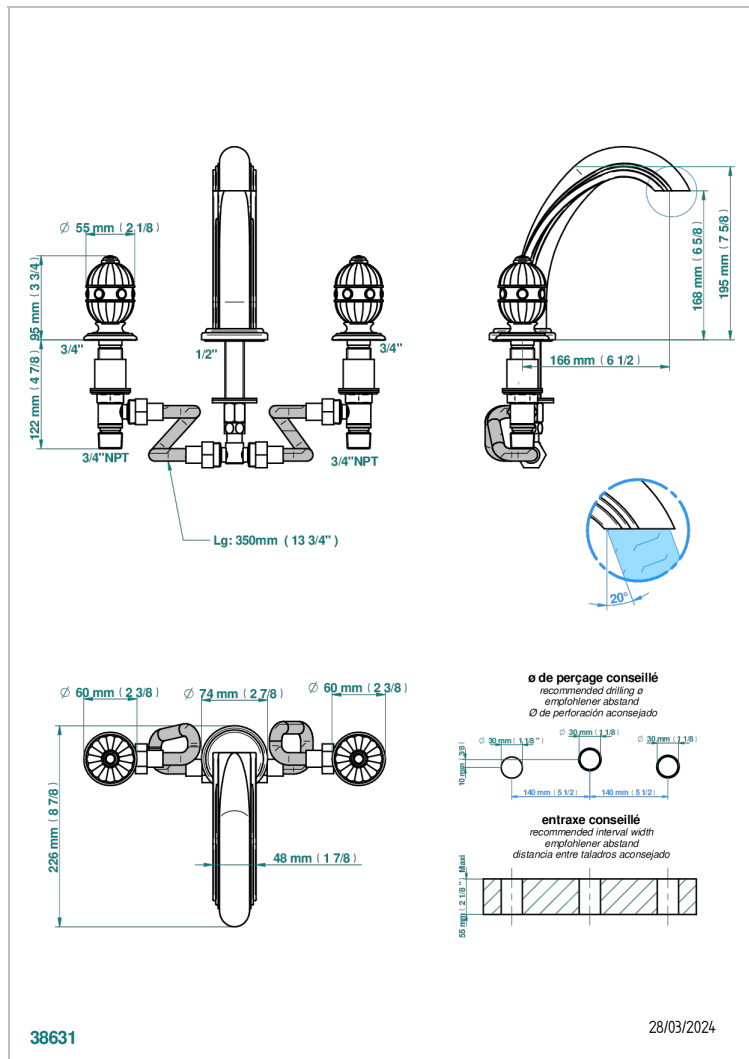

# AMBOISE MALACHITE

A1J-25

Rim mounted 3-hole bath mixer, goliath spout

## CHARACTERISTIC

- ACS : 18ACCLY403