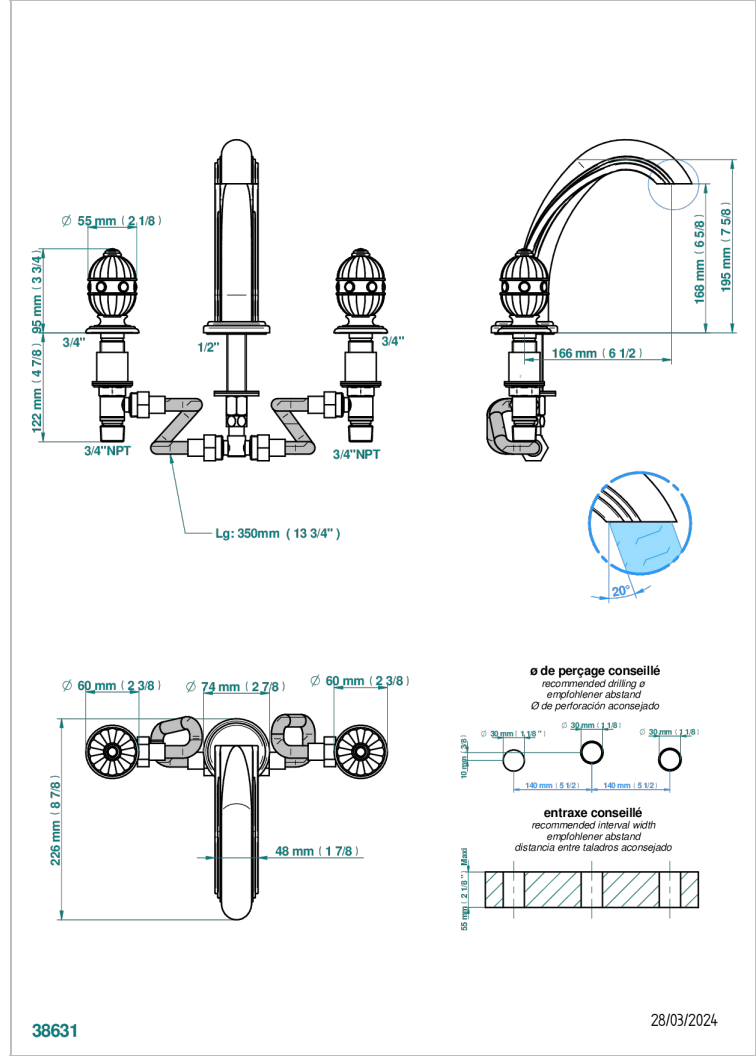

AMBOISE MALACHITE

A1J-25

Rim mounted 3-hole bath mixer, goliath spout

CHARACTERISTIC

- ACS : 18ACCLY403

STANDARDS

28/03/2024

AVAILABLE FINITIONS

- Umber PVD - H66