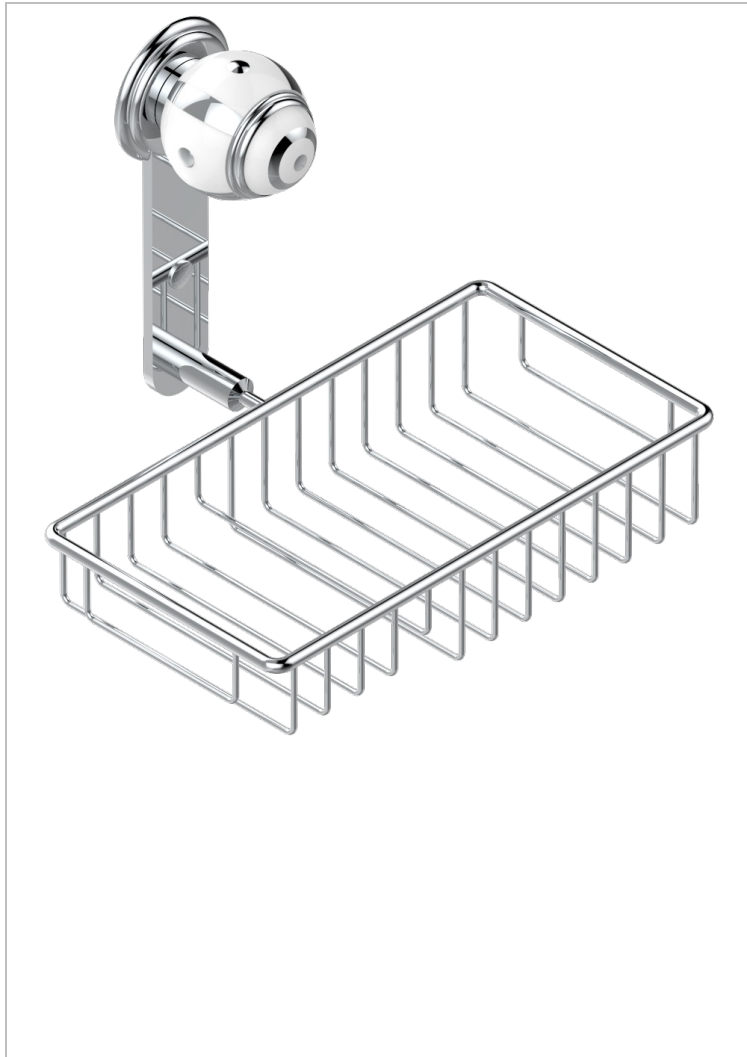

# ITHAQUE PLATINUM DECOR

A7B-2620

Soap and sponge holder, wall mounted

THG<sup>®</sup>  
PARIS

## CHARACTERISTIC

- Ithaque Platinum decor
- Soap and sponge holder, wall mounted