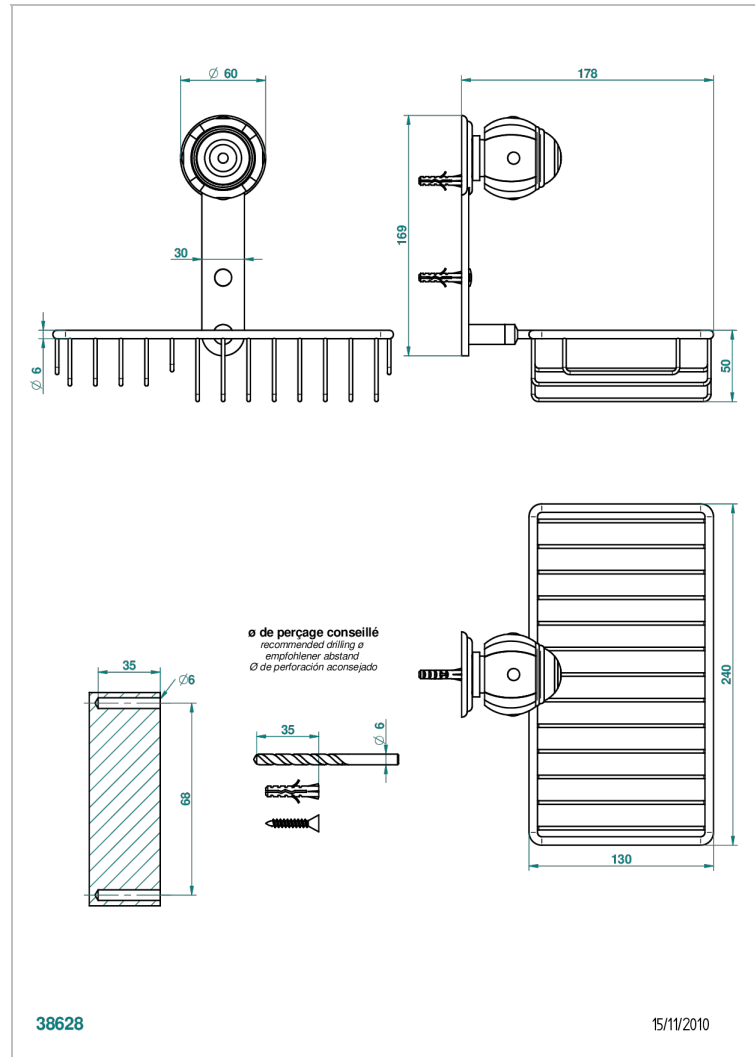

# ITHAQUE PLATINUM DECOR

A7B-2620

Soap and sponge holder, wall mounted

THG<sup>®</sup>  
PARIS

## CHARACTERISTIC

- Ithaque Platinum decor
- Soap and sponge holder, wall mounted