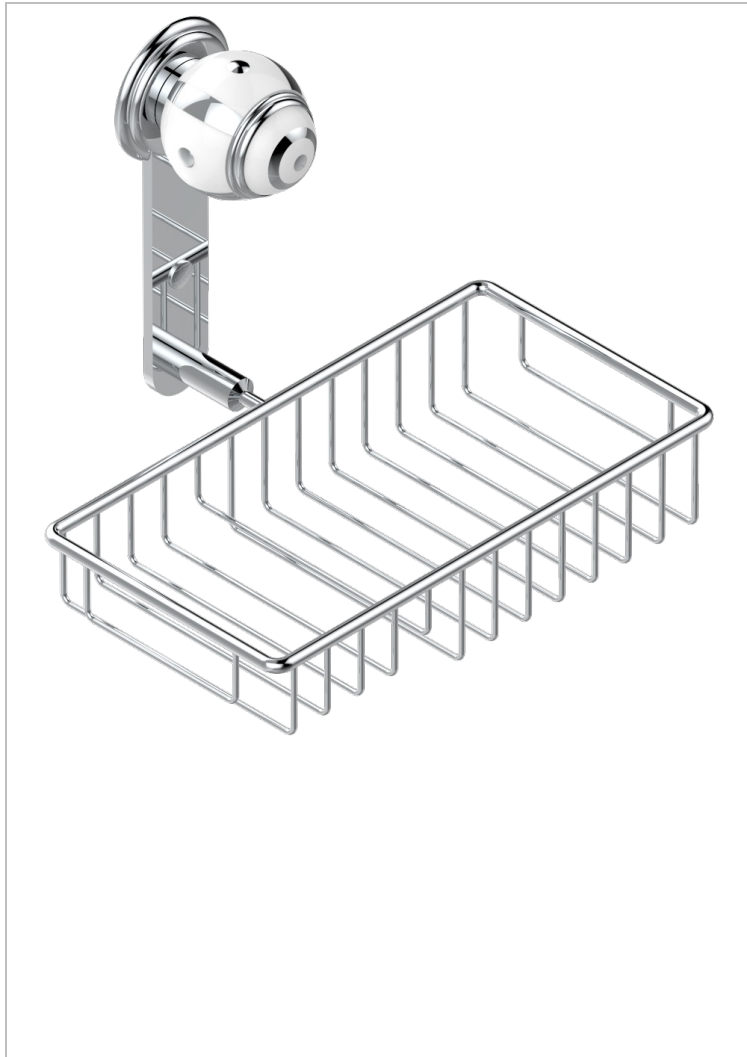

ITHAQUE PLATINUM DECOR

A7B-2620

Soap and sponge holder, wall mounted

THG[®]
PARIS

CHARACTERISTIC

- Ithaque Platinum decor
- Soap and sponge holder, wall mounted

AVAILABLE FINITIONS

Black ceram - D30
 Blush PVD - H62
 Brass color PVD - H49
 Brown bronze color PVD - F33
 Chrome polished - A02
 Chrome polished / gold polished - G02

Copper antique matt, coated - H07
 Gold color PVD - H52
 Gold mat - F07
 Gold polished - F01
 Graphite PVD - H64
 Light coated bronze - D01

Matt Umber PVD - H67
 Matt blush PVD - H60
 Matt brass color PVD - H50
 Matt brown bronze color PVD - F34
 Matt chrome (American satin) - C02
 Matt gold color PVD - H53

Matt graphite PVD - H65
 Matt nickel (American satin) - C01
 Matt nickel color PVD - H56
 Nickel antique / Sovereign - H28
 Nickel color PVD - H55
 Nickel polished - B01

Soft gold - F30
 Soft matt gold - F31
 Umber PVD - H66