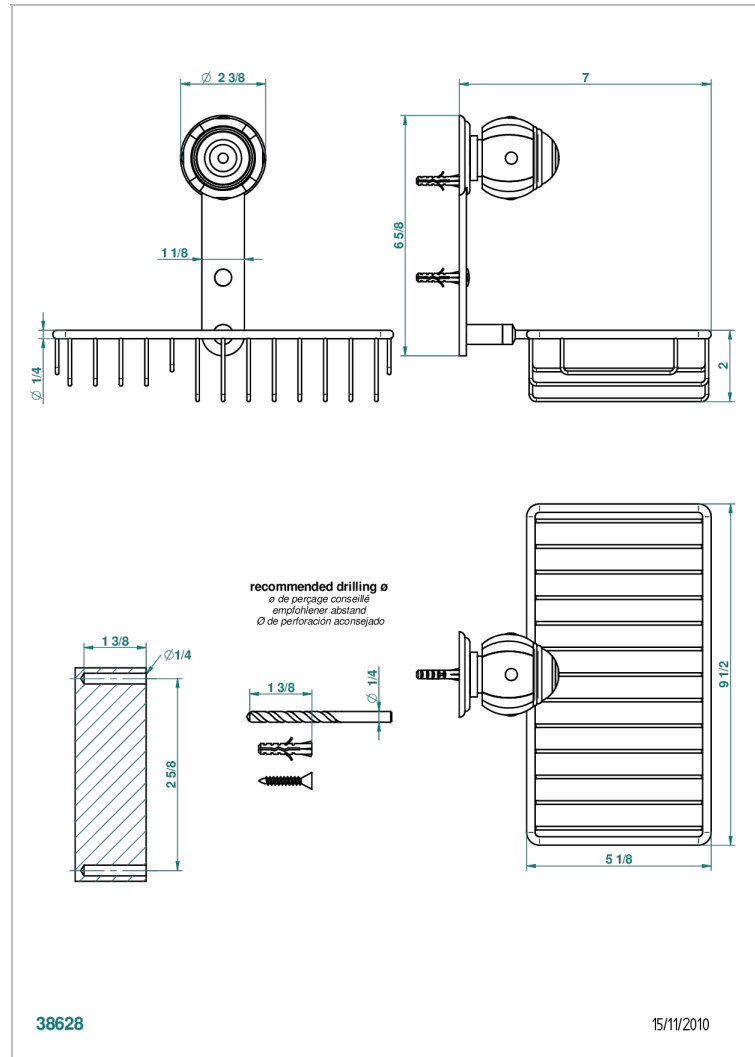

ITHAQUE PLATINUM DECOR

A7B-2620

Soap and sponge holder, wall mounted

THG[®]
PARIS

CHARACTERISTIC

- Ithaque Platinum decor
- Soap and sponge holder, wall mounted

AVAILABLE FINITIONS

Black ceram - D30
 Blush PVD - H62
 Brass color PVD - H49
 Brown bronze color PVD - F33
 Chrome polished - A02
 Chrome polished / gold polished - G02